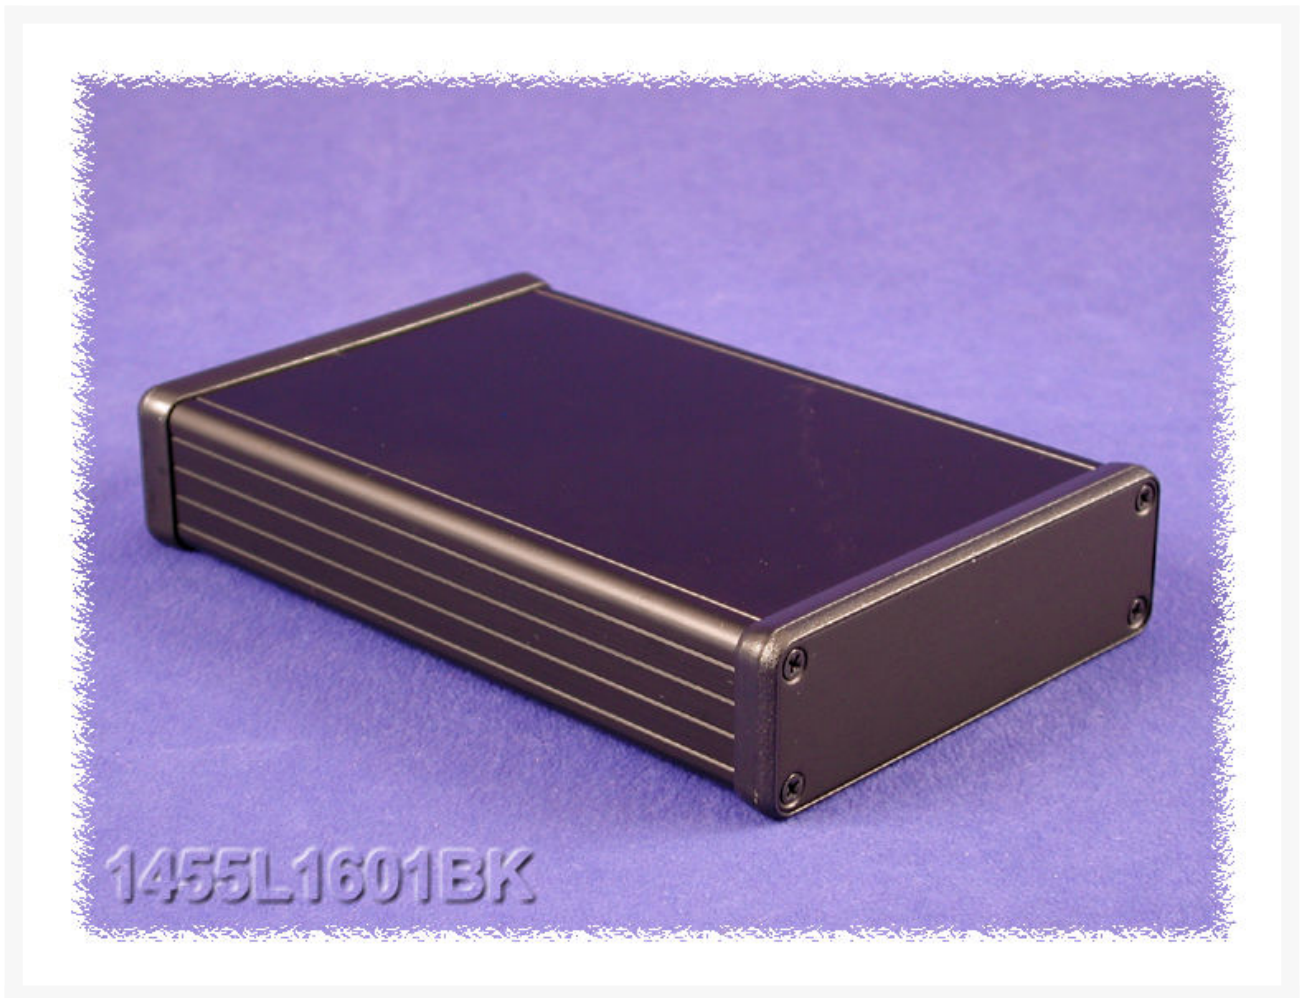

ALUMINIUM BEHUIZING ZWART 160X103X30,5MM ALUMINIUM FRONT

€ 29,95

Excl. BTW: € 24,75

Afbeeldingen

Beschrijving

Designed to house P.C. boards or for equipment interfacing.

Sized for standard Eurocards.

P.C. boards mount horizontally by sliding into internal slots extruded into the enclosure body.

Rugged body constructed from extruded aluminum with a minimum thickness of .06" (1.5 mm).

Extruded body includes a slide removable "belly" plate - except in smaller "C" & "D" sizes (ie..1455D601, 1455D801, 1455C801 & 1455C1201 sizes)