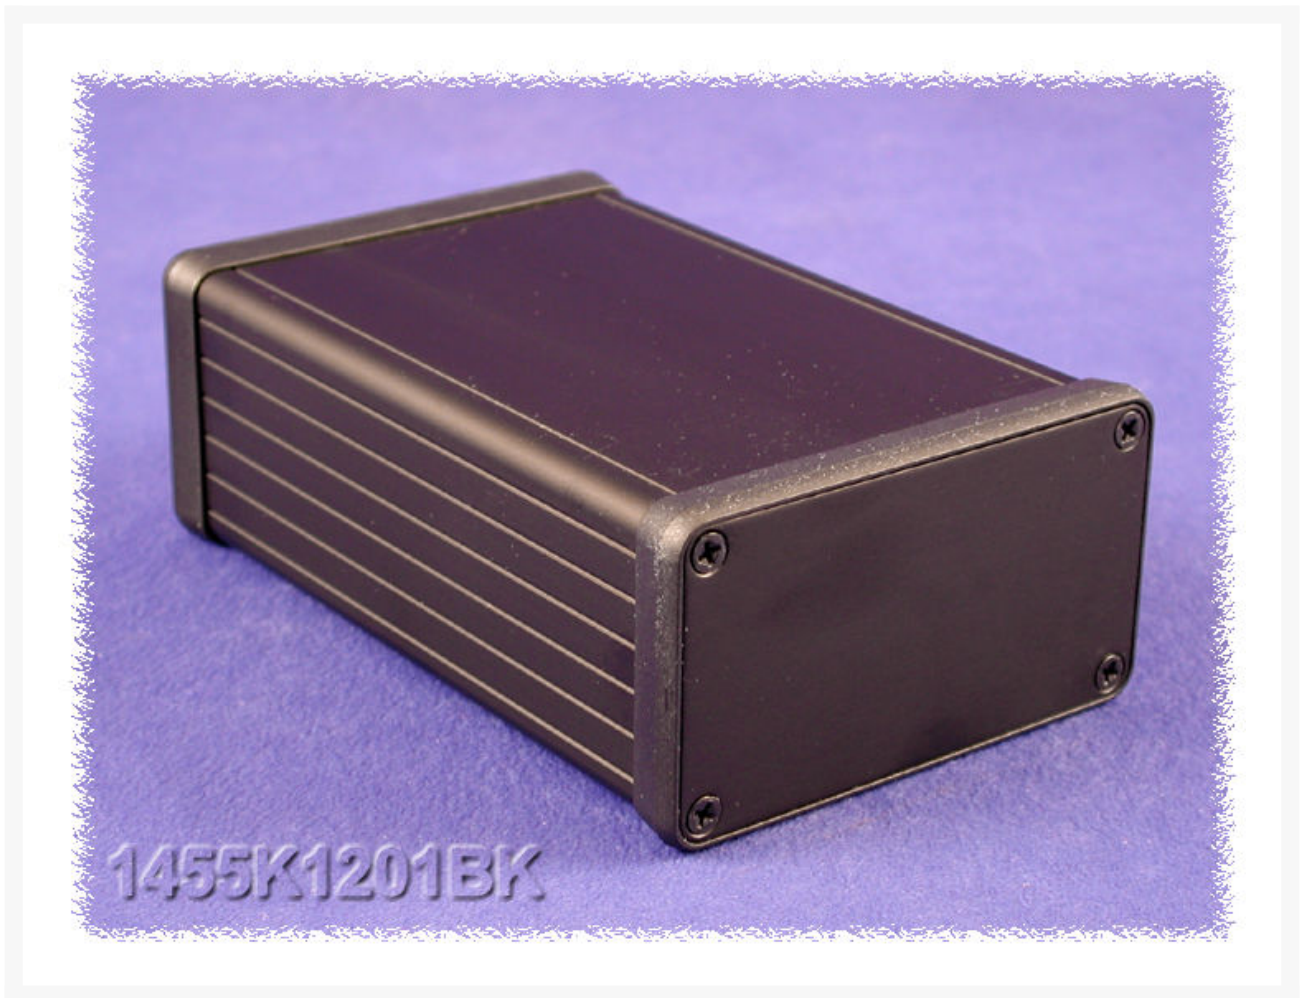

ALUMINIUM BEHUIZING ZWART 120X78X43MM ALUMINIUM FRONT

€ 26,95

Excl. BTW: € 22,27

Afbeeldingen

Beschrijving

Designed to house P.C. boards or for equipment interfacing.

Sized for standard Eurocards.

P.C. boards mount horizontally by sliding into internal slots extruded into the enclosure body.

Rugged body constructed from extruded aluminum with a minimum thickness of .06" (1.5 mm).

Extruded body includes a slide removable "belly" plate - except in smaller "C" & "D" sizes (ie..1455D601, 1455D801, 1455C801 & 1455C1201 sizes)