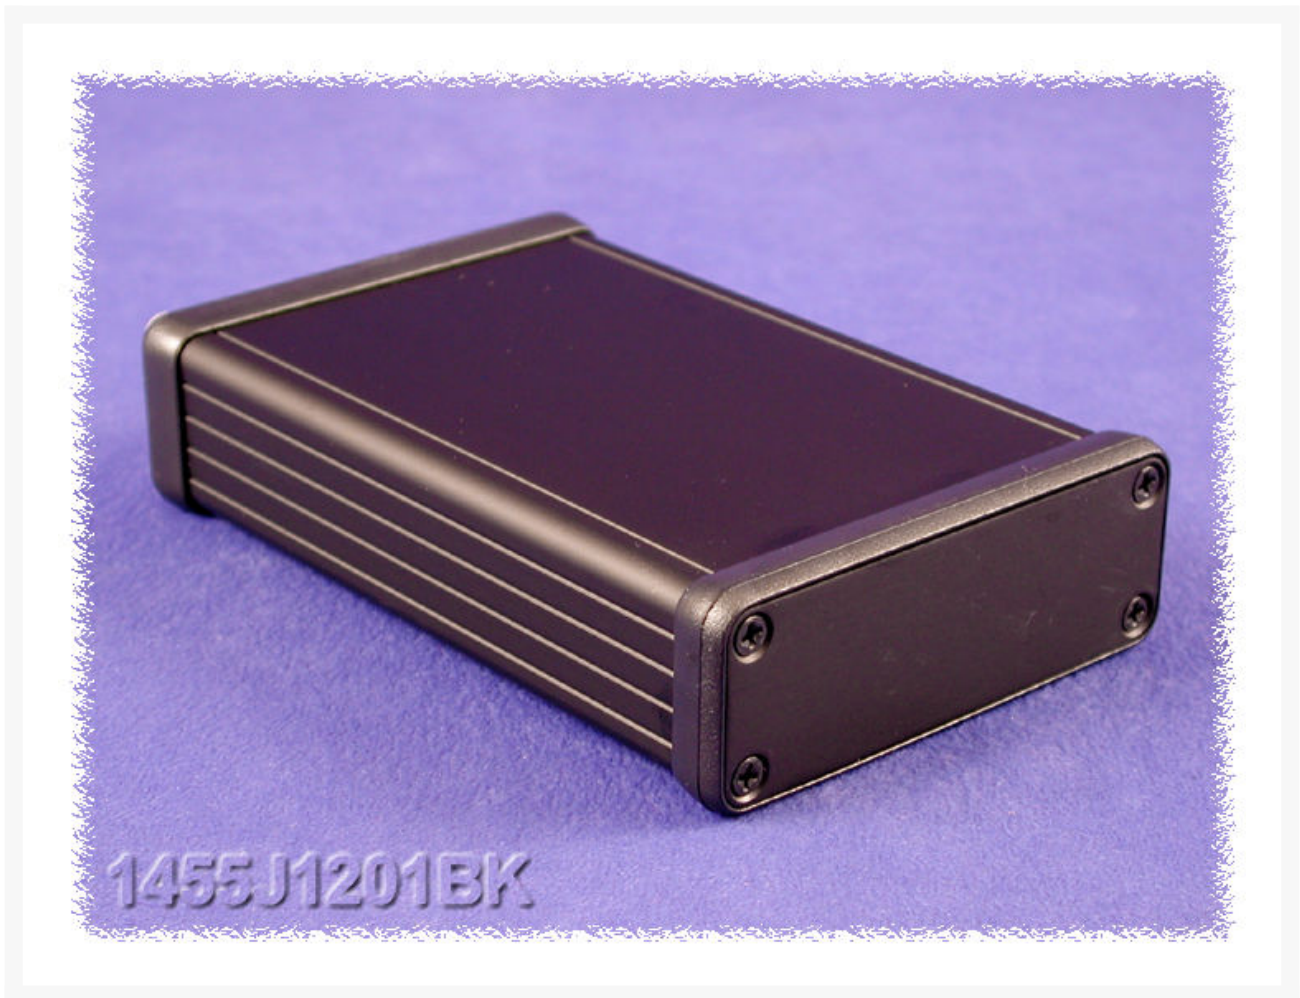

ALUMINIUM BEHUIZING ZWART 120X78X27MM ALUMINIUM FRONT

€ 21,95

Excl. BTW: € 18,14

Afbeeldingen

Beschrijving

Designed to house P.C. boards or for equipment interfacing.

Sized for standard Eurocards.

P.C. boards mount horizontally by sliding into internal slots extruded into the enclosure body.

Rugged body constructed from extruded aluminum with a minimum thickness of .06" (1.5 mm).

Extruded body includes a slide removable "belly" plate - except in smaller "C" & "D" sizes (ie..1455D601, 1455D801, 1455C801 & 1455C1201 sizes)