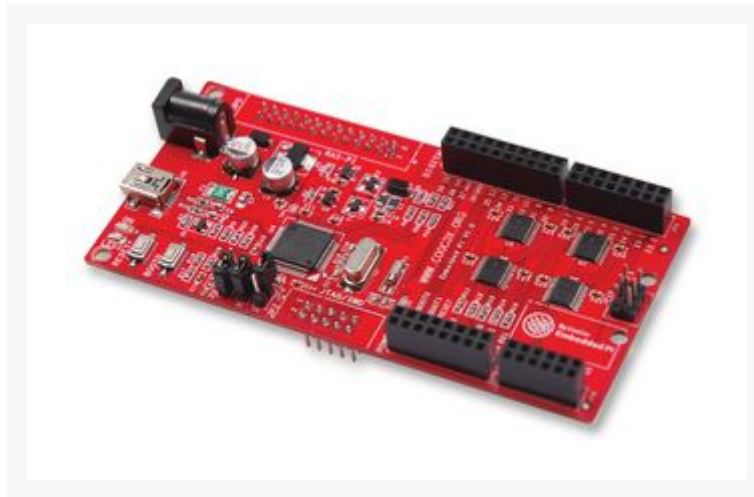

EMBEDDED PI - RPI, ARDUINO-LIKE STM32 I/O BOARD

€ 42,50

Excl. BTW: € 35,12

Afbeeldingen

Beschrijving

Key Features:

A Triple play platform for Raspberry Pi, Arduino™ & 32-Bit ARM.

Provides Raspberry Pi with easy access to abundant Arduino™ shields.

Brings 32-bit ARM MCU into the world of Arduino™.

Raspberry Pi and the STM32 MCU can work independently or in conjunction with each other to control the Arduino™ shields or other accessories.

Three Working Modes: Raspberry Pi Mode, Standalone Mode & ST-Adapter Mode, selectable by jumpers.

FREE CooCox ARM development Tool for ARM [Windows Platform Only].

Productinformatie

Artikelnummer	RBPEP
Merk	EMBEST
Is on Sale	Nee