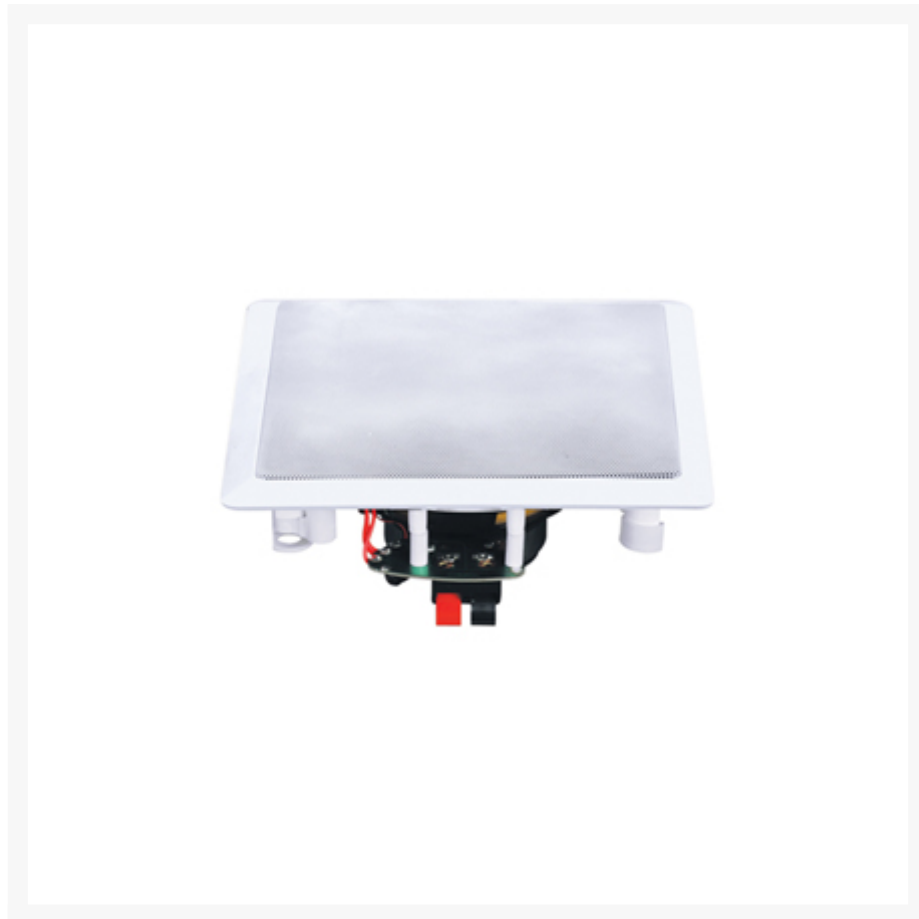

SPEAKER INBOUW WATERBESTENDIG 6.5" 80W 8 OHM WIT VIERKANT PER SET

€ 41,95

Excl. BTW: € 34,67

Afbeeldingen

Beschrijving

Hi-fi quality discreet square ceiling speaker with direction tweeter. Ideal for both commercial and domestic use the product employs a directable titanium tweeter for when the product is used off axis providing an enhanced listener experience. Fitted with a shielded bass driver these units will work with most Hi-fi, Surround Sound and Multi-room systems and comes fitted with the added feature of a full electronic crossover. Easy fit and discreet

Ideal for Domestic or Commercial use including Multi-Room Systems
Water-Resistant design suitable for use in Kitchens and Bathrooms
2 x 1/2" High Polymer Tweeters for Smooth Frequency Response
Easy to Fit - Cutting Template included