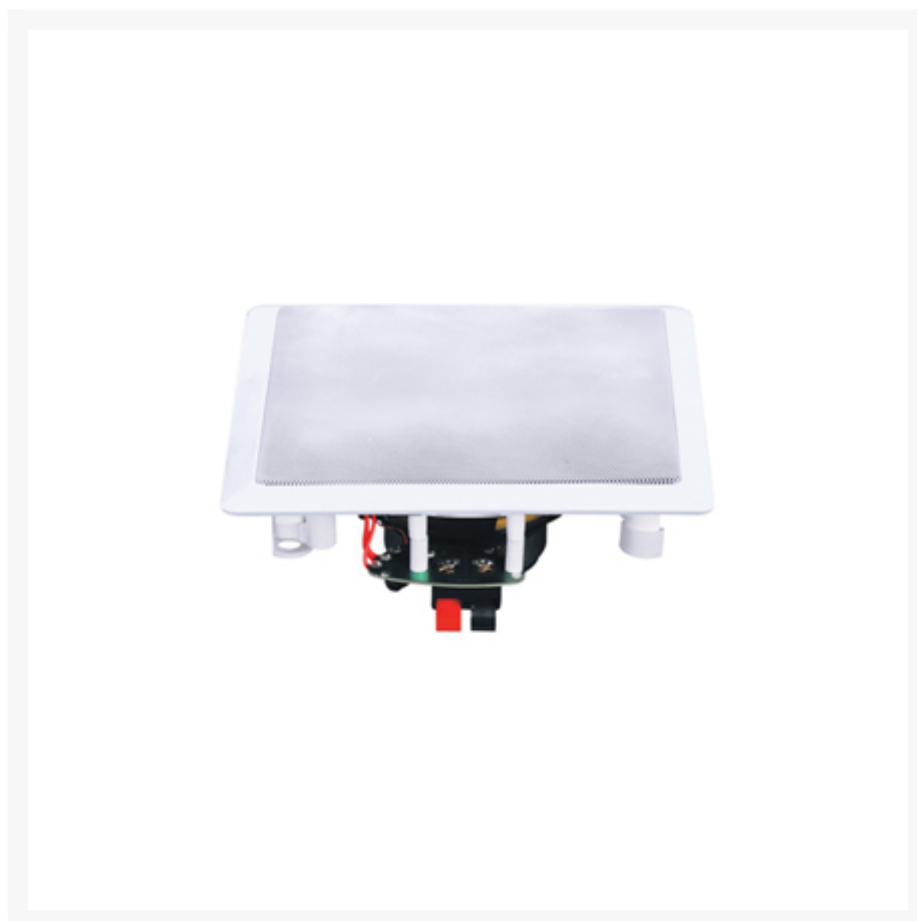

---

**SPEAKER INBOUW WATERBESTENDIG 5.0" 80W 8 OHM WIT VIERKANT**

**€ 39,95**

Excl. BTW: € 33,02

**Afbeeldingen**

---

**Beschrijving**

---

Hi-fi quality discreet square ceiling speaker with direction tweeter. Ideal for both commercial and domestic use the product employs a directable titanium tweeter for when the product is used off axis providing an enhanced listener experience. Fitted with a shielded bass driver these units will work with most Hi-fi, Surround Sound and Multi-room systems and comes fitted with the added feature of a full electronic crossover. Easy fit and discreet

Ideal for Domestic or Commercial use including Multi-Room Systems  
Water-Resistant design suitable for use in Kitchens and Bathrooms  
2 x 1/2" High Polymer Tweeters for Smooth Frequency Response  
Easy to Fit - Cutting Template included