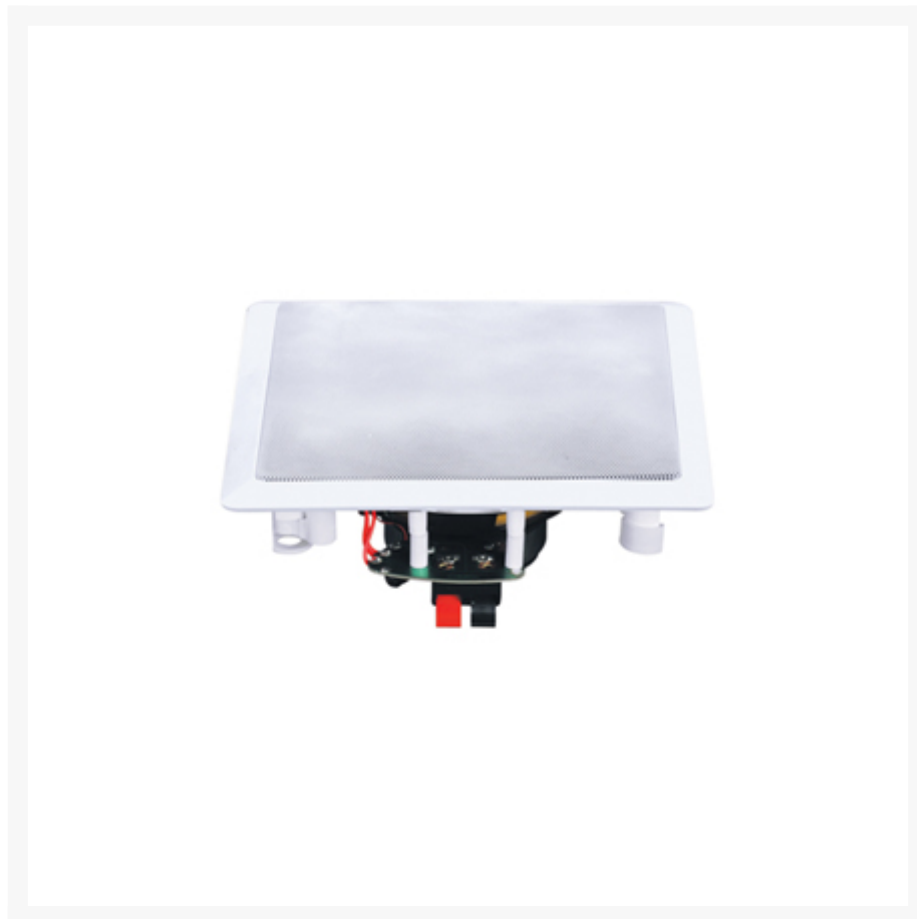

SPEAKER INBOUW WATERBESTENDIG 5.0" 70W 8 OHM WIT VIERKANT

€ 26,95

Excl. BTW: € 22,27

Afbeeldingen

Beschrijving

Hi-fi quality discreet square ceiling speaker with direction tweeter. Ideal for both commercial and domestic use the product employs a directable titanium tweeter for when the product is used off axis providing an enhanced listener experience. Fitted with a shielded bass driver these units will work with most Hi-fi, Surround Sound and Multi-room systems and comes fitted with the added feature of a full electronic crossover. Easy fit and discreet

Ideal for Domestic or Commercial use including Multi-Room Systems
Water-Resistant design suitable for use in Kitchens and Bathrooms
2 x 1/2" High Polymer Tweeters for Smooth Frequency Response
Easy to Fit - Cutting Template included