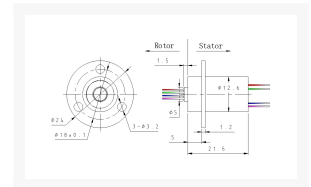

### Beschrijving

Sleepring 12 aderig

- Rotating Speed: 250rpm(at most)
- Channel: 12 Channel(optional)/ 2A
- Current: 2A/channel
- Diameter: 12.5mm (24 channels 15.5mm)
- Total length: 21.6mm
- Rated voltage: 0~240v
- Contact Material: Gold/Gold
- Cable Length: 250mmmm
- Compressive strength:=500V@50Hz between two channels