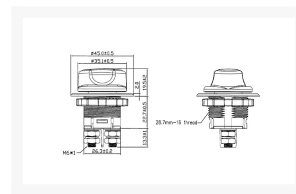

MASSA SCHAKELAAR 12V 100A M6

€ 16,95

Excl. BTW: € 14,01

Afbeeldingen

Beschrijving

Mounting Hole: about 29mm
Material: ABS plastic + copper plated silver inner core
Rated Current: 100A
Voltage: 32V DC max (100A)
Intermittent Rating: 150 A
Cranking Rating: 500 A 5 sec
Contact Resistance: 50m ohm max
Insulation Resistance: 500V DC 100m ohm Min
Dielectric Strength: 1000V AC 1 minute, 2000V DC 1 minute