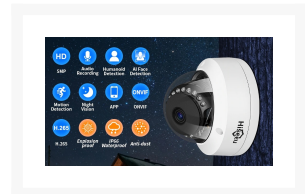

CAMERA HD 5MP 2560X1920 POE INFRAROOD IP66 DOME MODEL

€ 99,00

Excl. BTW: € 81,82

Afbeeldingen

CAMERA DETAILS

MULTIPLE CONNECTION METHODS

It can be charged by POE or external charger adapter

1. Working with POE NVR

2. Working with POE Switch

Beschrijving

CAMERA HD 5MP

2560X1920

POE

INFRAROOD

IP66 DOME MODEL

ONVIF