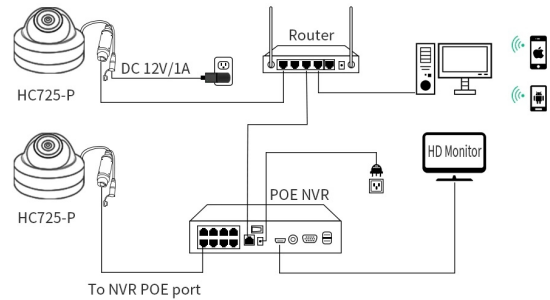

CAMERA HD 5MP 2560X1920 POE INFRAROOD IP66 DOME MODEL

€ 99,00

Excl. BTW: € 81,82

Afbeeldingen

CAMERA DETAILS

MULTIPLE CONNECTION METHODS

It can be charged by POE or external charger adapter

1. Working with POE NVR

2. Working with POE Switch

Beschrijving

CAMERA HD 5MP

2560X1920

POE

INFRAROOD

IP66 DOME MODEL

ONVIF