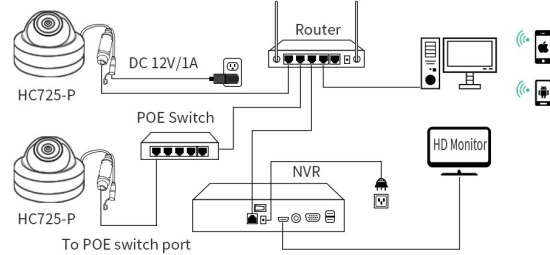

CAMERA HD 5MP 2560X1920 POE INFRAROOD IP66 DOME MODEL

€ 99,00

Excl. BTW: € 81,82

Afbeeldingen

CAMERA DETAILS

MULTIPLE CONNECTION METHODS

It can be charged by POE or external charger adapter

1. Working with POE NVR

2. Working with POE Switch

Beschrijving

CAMERA HD 5MP

2560X1920

POE

INFRAROOD

IP66 DOME MODEL

ONVIF