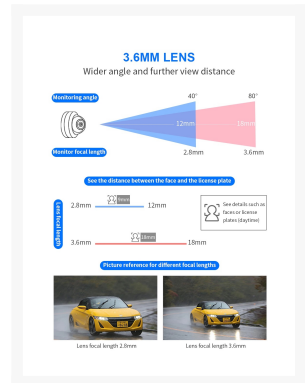

CAMERA HD 5MP 2560X1920 POE INFRAROOD IP66 DOME MODEL

€ 99,00

Excl. BTW: € 81,82

Afbeeldingen

CAMERA DETAILS

MULTIPLE CONNECTION METHODS

It can be charged by POE or external charger adapter

1. Working with POE NVR

2. Working with POE Switch

Beschrijving

CAMERA HD 5MP

2560X1920

POE

INFRAROOD

IP66 DOME MODEL

ONVIF