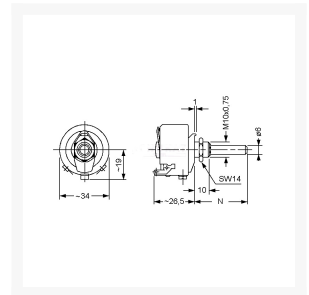

POTMETER DRAADGEWONDN 16W 470E

€ 139,15

Excl. BTW: € 115,00

Afbeeldingen

Beschrijving

Features

- High power rating
- Cement coating
- Precious metal rivet wiper
- Tinned solder tag terminals

Technical Specifications

Rated Dissipation (40°C):

16W

Insulation Voltage:	2500V / 50Hz
Angle	
Start to Stop:	270°
Over Winding:	252°
Max. Torque:	4Ncm
Max. Torque at Stop, ca.:	100Ncm
Torque for Mounting::	200Ncm
Weight:	50g

Productinformatie

Artikelnummer	PD16W250
Merk	VISHAY