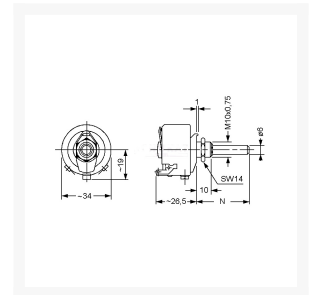

POTMETER DRAADGEWONDN 16W 220E

€ 139,15

Excl. BTW: € 115,00

Afbeeldingen

Beschrijving

Features

- High power rating
- Cement coating
- Precious metal rivet wiper
- Tinned solder tag terminals

Technical Specifications

Rated Dissipation (40°C):

16W

Insulation Voltage:	2500V / 50Hz
Angle	
Start to Stop:	270°
Over Winding:	252°
Max. Torque:	4Ncm
Max. Torque at Stop, ca.:	100Ncm
Torque for Mounting::	200Ncm
Weight:	50g

Productinformatie