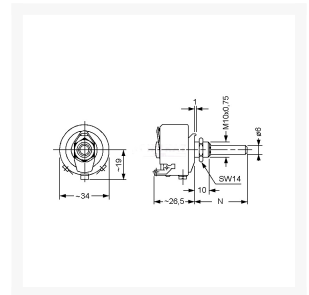

POTMETER DRAADGEWONDN 16W 47E

€ 139,15

Excl. BTW: € 115,00

Afbeeldingen

Beschrijving

Features

- High power rating
- Cement coating
- Precious metal rivet wiper
- Tinned solder tag terminals

Technical Specifications

Rated Dissipation (40°C):

16W

Insulation Voltage:	2500V / 50Hz
Angle	
Start to Stop:	270°
Over Winding:	252°
Max. Torque:	4Ncm
Max. Torque at Stop, ca.:	100Ncm
Torque for Mounting::	200Ncm
Weight:	50g

Productinformatie