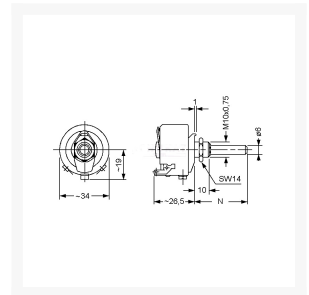

POTMETER DRAADGEWONDN 16W 22E

€ 139,15

Excl. BTW: € 115,00

Afbeeldingen

Beschrijving

Features

- High power rating
- Cement coating
- Precious metal rivet wiper
- Tinned solder tag terminals

Technical Specifications

Rated Dissipation (40°C):

16W

Insulation Voltage:	2500V / 50Hz
Angle	
Start to Stop:	270°
Over Winding:	252°
Max. Torque:	4Ncm
Max. Torque at Stop, ca.:	100Ncm
Torque for Mounting::	200Ncm
Weight:	50g

Productinformatie