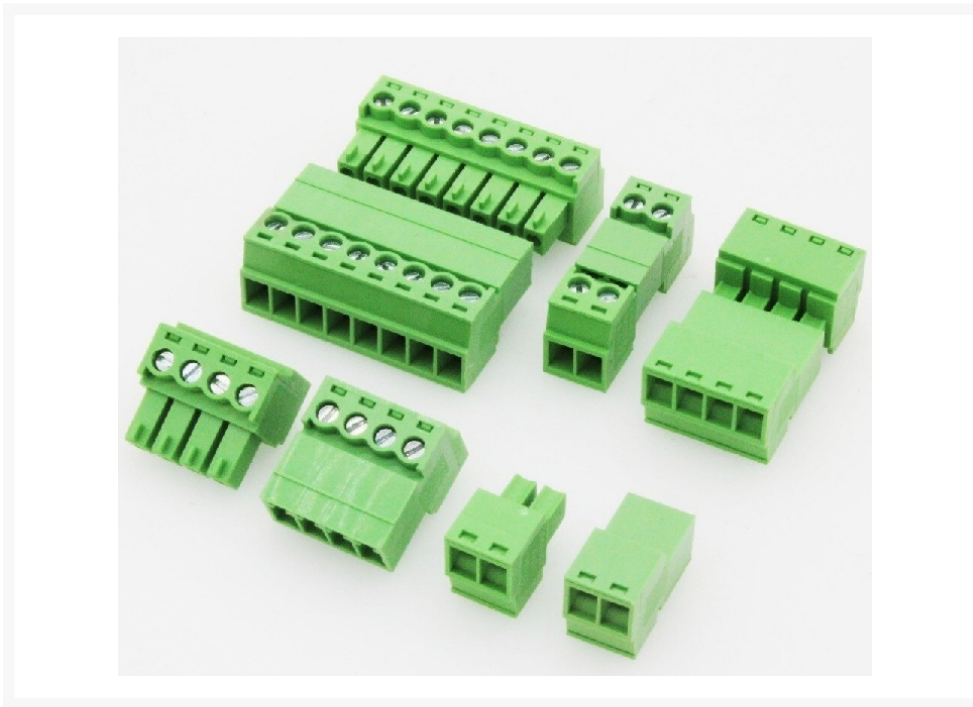

TERMINALBLOK 12P SCHROEF MALE + FEMALE 300V 8A

€ 6,75

Excl. BTW: € 5,58

Afbeeldingen

Beschrijving

Material

Pitch: 3,81mm

Poles: 12P

Screw: M2, Steel, Zinc plated

Contact: Brass Tin plated

Wire cage: Brass, Ni plated

Housing: PA66, UL94V-0

Electrical

Rated voltage: 300V

Rated current: 8A

Withstanding voltage: AC2000V/1 min

Wire range: 28-16 AWG

Mechanical

Temperature range: -40gr C - + 105gr C

max soldering: + 250gr C

Torque: 0,2 Nm

STrip length: 7mm

Productinformatie

Artikelnummer	EDG15/12
Merk	Brand
Is on Sale	Nee