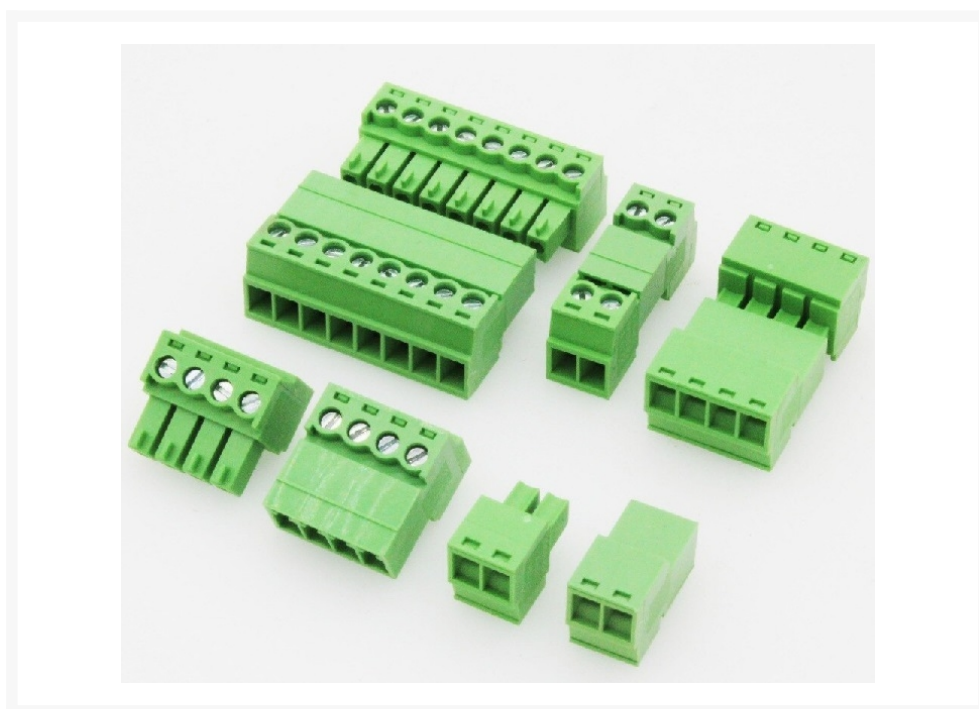

## TERMINALBLOK 10P SCHROEF MALE + FEMALE 300V 8A

€ 5,95

Excl. BTW: € 4,92

### Afbeeldingen

#### Material

Pitch: 3,81mm

Poles: 10P

Screw: M2, Steel, Zinc plated

Contact: Brass Tin plated

Wire cage: Brass, Ni plated

Housing: PA66, UL94V-0