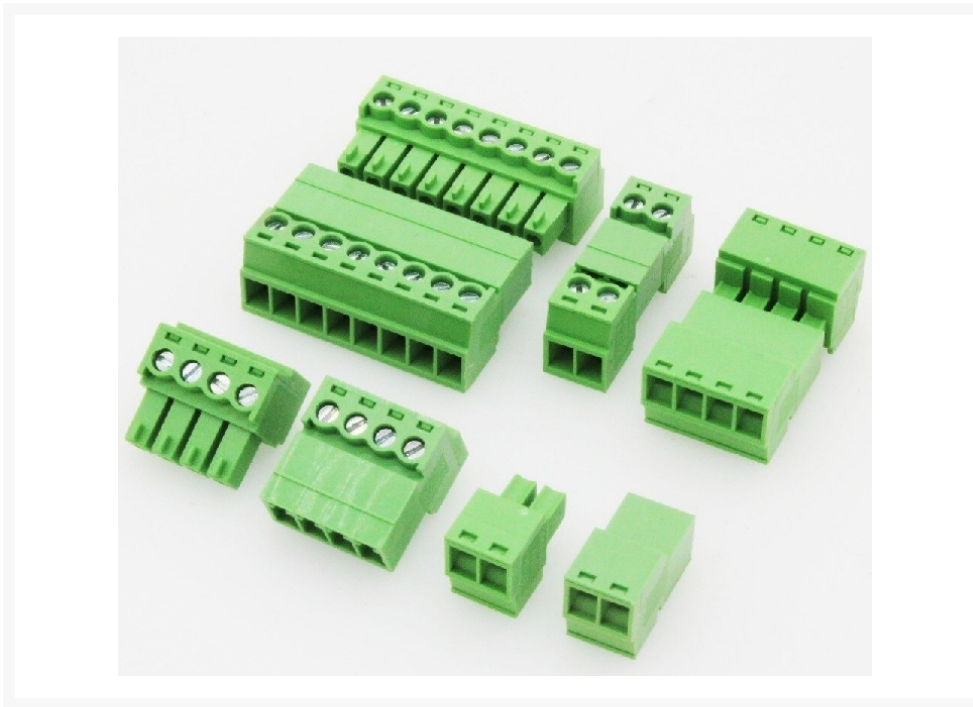

TERMINALBLOK 6P SCHROEF MALE + FEMALE 300V 8A

€ 4,50

Excl. BTW: € 3,72

Afbeeldingen

Beschrijving

Material

Pitch: 3,81mm

Poles: 6P

Screw: M2, Steel, Zinc plated

Contact: Brass Tin plated

Wire cage: Brass, Ni plated

Housing: PA66, UL94V-0

Electrical

Rated voltage: 300V

Rated current: 8A

Withstanding voltage: AC2000V/1 min

Wire range: 28-16 AWG

Mechanical

Temperature range: -40gr C - + 105gr C

max soldering: + 250gr C

Torque: 0,2 Nm

STrip length: 7mm

Productinformatie

Artikelnummer	EDG15/06
Merk	Brand
Is on Sale	Nee