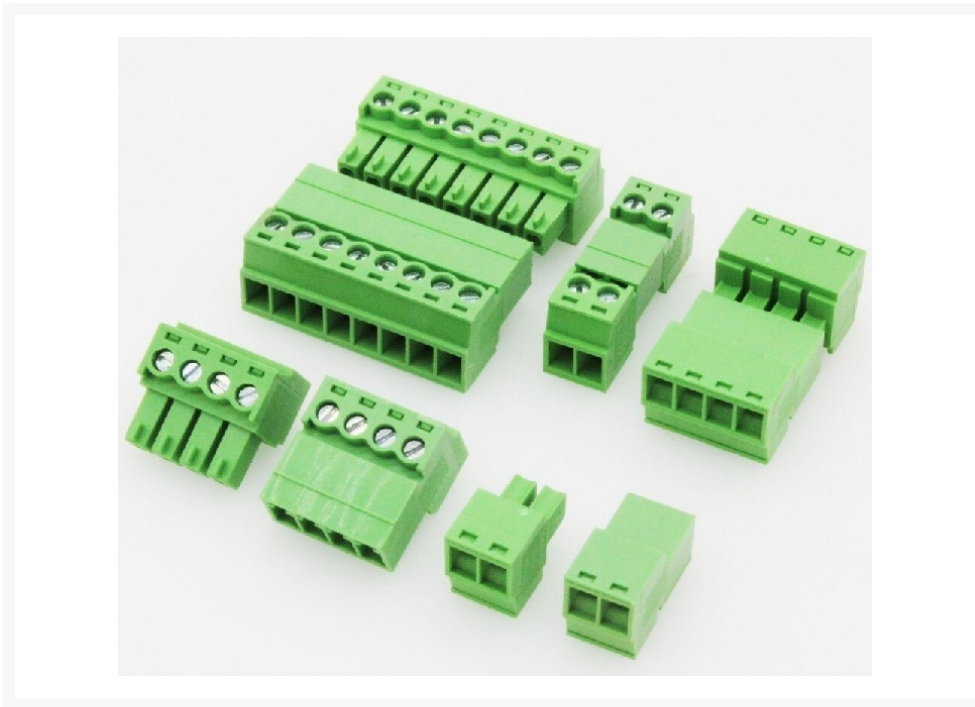

TERMINALBLOK 4P SCHROEF MALE + FEMALE 300V 8A

€ 3,25

Excl. BTW: € 2,69

Afbeeldingen

Beschrijving

Material

Pitch: 3,81mm

Poles: 4P

Screw: M2, Steel, Zinc plated

Contact: Brass Tin plated

Wire cage: Brass, Ni plated

Housing: PA66, UL94V-0

Electrical

Rated voltage: 300V

Rated current: 8A

Withstanding voltage: AC2000V/1 min

Wire range: 28-16 AWG

Mechanical

Temperature range: -40gr C - + 105gr C

max soldering: + 250gr C

Torque: 0,2 Nm

STrip length: 7mm

Productinformatie

Artikelnummer	EDG15/04
Merk	Brand
Is on Sale	Nee