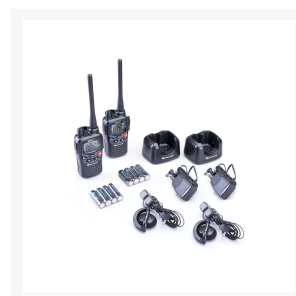

**PORTOFOON DUO SET 446MHZ 0.5W 8KAN SET IN TAS MET
HEADSETS/ACCU'S EN LADERS GELEVERD IN KOFFER**

€ 239,94

Excl. BTW: € 198,30

Afbeeldingen

Beschrijving

Twin pack Midland G9 PRO in a luxury hard case, including Alan MA24-L earpiece microphones.

G9 PRO main features

- Frequency: Extended frequency band: from 446.00625 to 446.19375 MHz
- Channels: 32 PMR446 (16+16 pre-programmed) + 69 LPD
- Tones : 38 CTCSS tones and 104 DCS codes
- Output power: 500mW (PMR446); 10mW (LPD)
- Hi/Lo power: Yes
- Waterproof: Yes
- Splash proof :Yes
- Display : LCD, 30% wider than previous version
- Double PTT: Yes
- Vocal Indication: No
- Chassis: ABS

- Dual Watch: Yes
- Scan: Yes
- Keypad lock: Yes
- Roger Beep: Yes
- VOX: Yes, with Talk Back
- Time out Timer: Yes
- Call: Yes + Vibracall
- Power supply: batteries or battery pack Ni-MH / Li - Ion
- Pin connector: 2 pin (S)
- Out of range: Yes
- Emergency button: Yes
- Auto Power Save: Yes