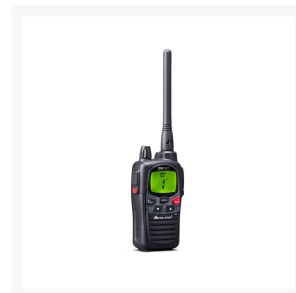

**PORTOFOON DUO SET 446MHZ 0.5W 8KAN SET IN TAS MET
HEADSETS/ACCU'S EN LADERS GELEVERD IN KOFFER**

€ 239,94

Excl. BTW: € 198,30

Afbeeldingen

Beschrijving

Twin pack Midland G9 PRO in a luxury hard case, including Alan MA24-L earpiece microphones.

G9 PRO main features

- Frequency: Extended frequency band: from 446.00625 to 446.19375 MHz
- Channels: 32 PMR446 (16+16 pre-programmed) + 69 LPD
- Tones : 38 CTCSS tones and 104 DCS codes
- Output power: 500mW (PMR446); 10mW (LPD)
- Hi/Lo power: Yes
- Waterproof: Yes
- Splash proof :Yes
- Display : LCD, 30% wider than previous version
- Double PTT: Yes
- Vocal Indication: No
- Chassis: ABS

- Dual Watch: Yes
- Scan: Yes
- Keypad lock: Yes
- Roger Beep: Yes
- VOX: Yes, with Talk Back
- Time out Timer: Yes
- Call: Yes + Vibracall
- Power supply: batteries or battery pack Ni-MH / Li - Ion
- Pin connector: 2 pin (S)
- Out of range: Yes
- Emergency button: Yes
- Auto Power Save: Yes