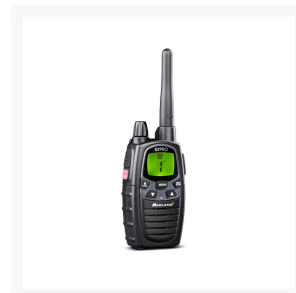

**PORTOFOON QUAD SET 446MHZ 0.5W 8KAN SET IN TAS MET
HEADSETS/ACCU'S EN LADERS GELEVERD IN KOFFER**

€ 299,00

Excl. BTW: € 247,11

Afbeeldingen

Beschrijving

Quad pack Midland G7 PRO in a luxury hard case, including Alan MA24-L earpiece microphones.

G7 PRO main features

- Dual Band PMR446/LPD transceiver (G7 PRO)
- Channels: 8 PMR446 / 69 LPD
- Output power: 500mW PMR446 / 10mW LPD
- Dual PTT for high/low power selection, to extend the battery life
- Wide LCD display
- Improved audio level
- Dual Watch to monitor 2 channels
- Vibracall function
- 38 CTCSS tones and 104 DCS codes in tx/rx
- Keypad lock to avoid accidental pressure of the controls
- Low battery indicator

- VOX for hands-free conversations with 6 levels selectable
- CALL function with 5 melodies at your choice
- Automatic squelch adjustment
- Buttons for the channel selections
- SCAN function
- 2 Pin jack for speaker and earpiece microphones