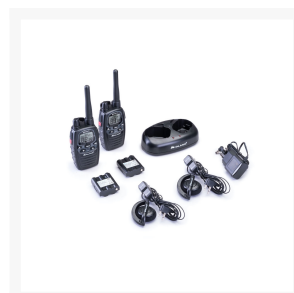

**PORTOFOON DUO SET 446MHZ 0.5W 8KAN SET IN TAS MET  
HEADSETS/ACCU'S EN LADERS GELEVERD IN KOFFER**

**€ 189,00**

Excl. BTW: € 156,20

**Afbeeldingen**

**Beschrijving**

win pack Midland G7 PRO in a luxury hard case including Alan MA24-L earpiece microphones.

G7 PRO main features

- Dual Band PMR446/LPD transceiver (G7 PRO)
- Channels: 8 PMR446 / 69 LPD
- Output power: 500mW PMR446 / 10mW LPD
- Dual PTT for high/low power selection, to extend the battery life
- Wide LCD display
- Improved audio level
- Dual Watch to monitor 2 channels
- Vibracall function
- 38 CTCSS tones and 104 DCS codes in tx/rx
- Keypad lock to avoid accidental pressure of the controls
- Low battery indicator
- VOX for hands-free conversations with 6 levels selectable
- CALL function with 5 melodies at your choice

- Automatic squelch adjustment
- Buttons for the channel selections
- SCAN function
- 2 Pin jack for speaker and earpiece microphones

Package includes:

- 2 pcs Midland G7 PRO
- 2 pcs battery pack
- 1 pcs double desktop charger + adapter
- 2 pcs Alan MA24-L
- 1 pcs hard case