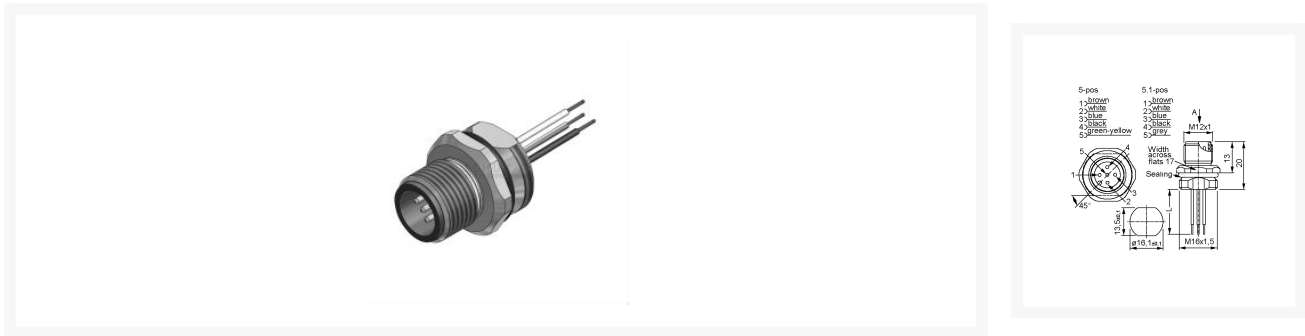

CHASSIS M12X1 MALE 5P FRONT KABEL 50CM 0,2MM2

€ 9,95

Excl. BTW: € 8,22

Afbeeldingen

Beschrijving

Features

- Cable connectors with screw locking
- Fixing thread M12x1
- Panel mounting with M16-1,5-thread (the fixing nuts must be ordered separately, see Note)
- Cable PVC, AWG24, UL
- Cable length: 0,5m

Technical Specifications

Connector Locking System:	Screw
Connection Type	Screw
Panel Connector:	M16x1,5
Degree of Protection:	IP67 ¹⁾
Temperature Range:	-30...+80°C
Rated Voltage	
4-polig:	250V

5-polig:	60V
Rated Current (40°C):	4A
Insulation Resistance, Min.:	100MΩ
Mating Cycles, Min.:	100
Material of Contact:	CuZn
Contact Plating:	Ni-plated, Au-plated