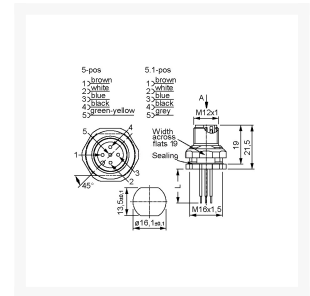

CHASSIS M12X1 MALE 5P BACK KABEL 50CM 0,2MM2

€ 12,25

Excl. BTW: € 10,12

Afbeeldingen

Beschrijving

Features

- Cable connectors with screw locking
- Fixing thread M12x1
- Panel mounting with M16-1,5-thread (the fixing nuts must be ordered separately, see Note)
- Cable PVC, AWG24, UL
- Cable length: 0,5m

Technical Specifications

Connector Locking System:	Screw
Connection Type	Screw
Panel Connector:	M16x1,5
Degree of Protection:	IP67 ¹⁾
Temperature Range:	-30...+80°C
Rated Voltage	
4-polig:	250V

5-polig:	60V
Rated Current (40°C):	4A
Insulation Resistance, Min.:	100MΩ
Mating Cycles, Min.:	100
Material of Contact:	CuZn
Contact Plating:	Ni-plated, Au-plated

¹⁾ in Mated Condition

Productinformatie

Artikelnummer	M12ACM5B
Merk	CONEC