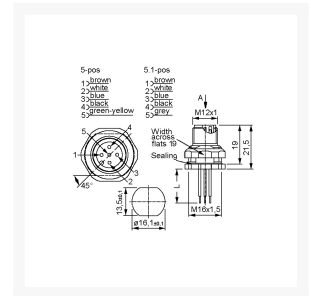

CHASSIS M12X1 MALE 4P BACK KABEL 50CM 0,2MM2

€ 10,95

Excl. BTW: € 9,05

Afbeeldingen

Beschrijving

Features

- Cable connectors with screw locking
- Fixing thread M12x1
- Panel mounting with M16-1,5-thread (the fixing nuts must be ordered separately, see Note)
- Cable PVC, AWG24, UL
- Cable length: 0,5m

Technical Specifications

Connector Locking System:	Screw
Connection Type	Screw
Panel Connector:	M16x1,5
Degree of Protection:	IP67 ¹⁾
Temperature Range:	-30...+80°C
Rated Voltage	
4-polig:	250V

5-polig:	60V
Rated Current (40°C):	4A
Insulation Resistance, Min.:	100MΩ
Mating Cycles, Min.:	100
Material of Contact:	CuZn
Contact Plating:	Ni-plated, Au-plated

¹⁾ in Mated Condition

Productinformatie

Artikelnummer	M12ACM4B
Merk	CONEC