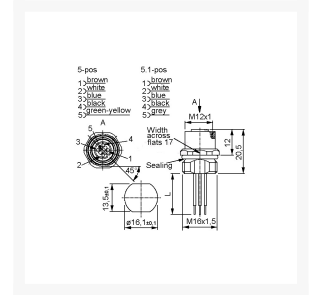

CHASSIS M12X1 FEMALE 5P FRONT KABEL 50CM 0,2MM2

€ 9,95

Excl. BTW: € 8,22

Afbeeldingen

Beschrijving

Features

- Cable connectors with screw locking
- Fixing thread M12x1
- Panel mounting with M16-1,5-thread (the fixing nuts must be ordered separately, see Note)
- Cable PVC, AWG24, UL
- Cable length: 0,5m

Technical Specifications

Connector Locking System:	Screw
Connection Type	Screw
Panel Connector:	M16x1,5
Degree of Protection:	IP67 ¹⁾
Temperature Range:	-30...+80°C
Rated Voltage	
4-polig:	250V

5-polig:	60V
Rated Current (40°C):	4A
Insulation Resistance, Min.:	100MΩ
Mating Cycles, Min.:	100
Material of Contact:	CuZn
Contact Plating:	Ni-plated, Au-plated

¹⁾ in Mated Condition

Productinformatie

Artikelnummer	M12ACF5F
Merk	CONEC