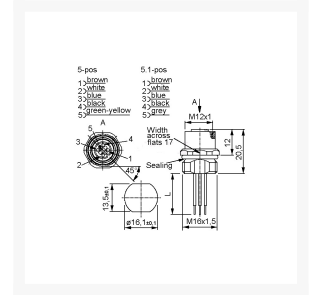

CHASSIS M12X1 FEMALE 4P FRONT KABEL 50CM 0,2MM2

€ 8,95

Excl. BTW: € 7,40

Afbeeldingen

Beschrijving

Features

- Cable connectors with screw locking
- Fixing thread M12x1
- Panel mounting with M16-1,5-thread (the fixing nuts must be ordered separately, see Note)
- Cable PVC, AWG24, UL
- Cable length: 0,5m

Technical Specifications

Connector Locking System:	Screw
Connection Type	Screw
Panel Connector:	M16x1,5
Degree of Protection:	IP67 ¹⁾
Temperature Range:	-30...+80°C
Rated Voltage	
4-polig:	250V

5-polig:	60V
Rated Current (40°C):	4A
Insulation Resistance, Min.:	100MΩ
Mating Cycles, Min.:	100
Material of Contact:	CuZn
Contact Plating:	Ni-plated, Au-plated

¹⁾ in Mated Condition

Productinformatie

Artikelnummer	M12ACF4F
Merk	CONEC