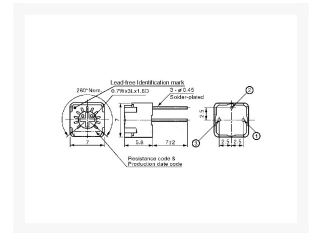

INSTELPOT 1 SLAG LIGGEND 1M

€ 0,90

Excl. BTW: € 0,74

Afbeeldingen

Beschrijving

Features

- Excellent high temperature, high voltage and current ratings
- For professional applications

Electrical Specifications

Taper:	Linear
Power Rating ($T_u = 70^{\circ}\text{C}$):	0,5W
Operating Voltage, Max.:	200V DC
Resistance Tolerance:	$\pm 10\%$
Residual Resistance, Min.:	20hm or $1\% \times R_n$