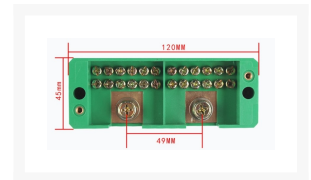

### Beschrijving

Koppelblok/verdeler 2 in 12 uit

Shell Material: PC Polymer Polycarbonate

Metal Material: Connecting Bar - Brass Parts; Crimping Screw - Iron Parts

Insulation Voltage: 660V 50/60Hz

Insulation Resistance: 30M $\Omega$

Inlet Range: 4-35mm<sup>2</sup>

Outlet Range: 1.5-10mm<sup>2</sup>

Installation Method: Screw Fixed Installation