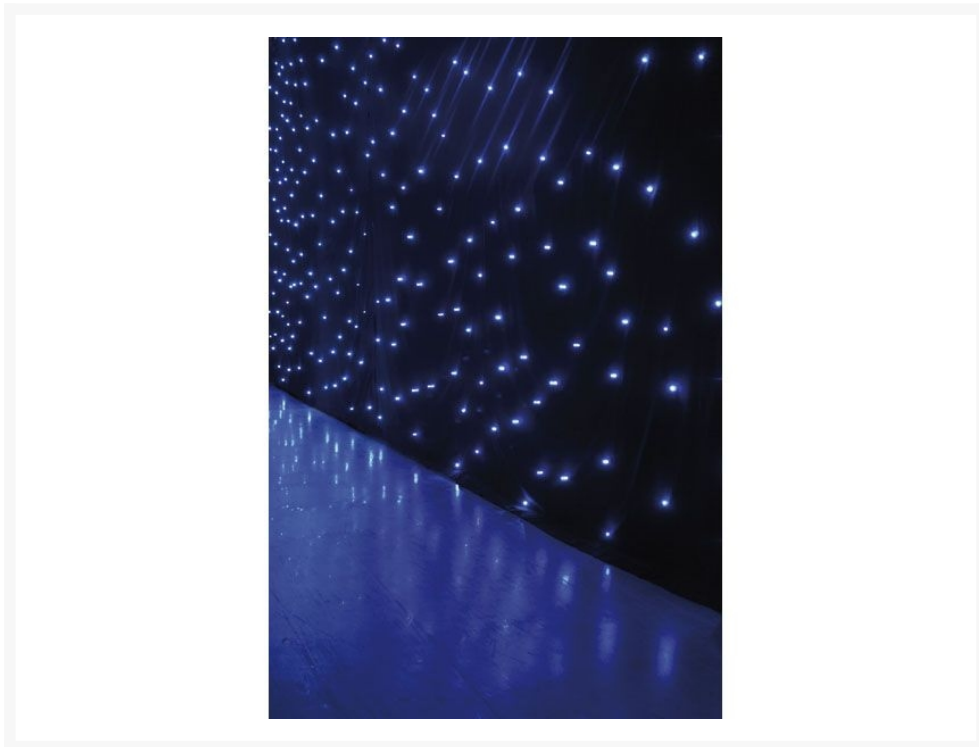

LEDGORDIJN 6.0M X 4.0M 128 RGB LEDS MET CONTROLLER EN DMX

€ 995,00

Excl. BTW: € 822,31

Afbeeldingen

Beschrijving

The Showtec Star Dream is 6x4mtr and fully compatible with Wentex Pipe and drape. The backdrop curtain is equipped with velcro and eyelets. Divided into 8 groups are 128 RGB (3-in-1) LEDs with their dedicated built-in controller. The Star Dream has several operation modes like Auto, Sound and Master/Slave. Controlling via DMX is also no issue (3 Pole XLR in- & out) . The Star Dream is made out of flame retardant molton in black.

- Certified Original Backdrop curtain with Velcro and eyelets
- 128 RGB LEDs in 8 groups
- Built in controller
- 3-in-1 RGB LED's

	Heavy Duty Molton
	BS EN 1101:1996+A1:2006
	6000x4000mm
	128 pcs 5mm RGB LEDs
	Black
	14,5 kg

	DMX, Auto, Sound, Master/Slave
	7 channel or 28 channel mode
	3 Pole XLR in- & out
	Pro Power input
	Matt black
	100-240V AC 50/60Hz
	100W max.
	180 x 150 x 50 mm (LxWxH)
	1,2Kg

Productinformatie

Artikelnummer	S40430
Merk	SHOWTEC
Is on Sale	Nee