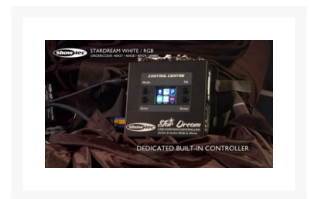

LEDGORDIJN 6.0M X 4.0M 128 RGB LEDS MET CONTROLLER EN DMX

€ 995,00

Excl. BTW: € 822,31

Afbeeldingen

Beschrijving

The Showtec Star Dream is 6x4mtr and fully compatible with Wentex Pipe and drape. The backdrop curtain is equipped with velcro and eyelets. Divided into 8 groups are 128 RGB (3-in-1) LEDs with their dedicated built-in controller. The Star Dream has several operation modes like Auto, Sound and Master/Slave. Controlling via DMX is also no issue (3 Pole XLR in- & out) . The Star Dream is made out of flame retardant molton in black.

- Certified Original Backdrop curtain with Velcro and eyelets
- 128 RGB LEDs in 8 groups
- Built in controller
- 3-in-1 RGB LED's

	Heavy Duty Molton
	BS EN 1101:1996+A1:2006
	6000x4000mm
	128 pcs 5mm RGB LEDs
	Black
	14,5 kg

	DMX, Auto, Sound, Master/Slave
	7 channel or 28 channel mode
	3 Pole XLR in- & out
	Pro Power input
	Matt black
	100-240V AC 50/60Hz
	100W max.
	180 x 150 x 50 mm (LxWxH)
	1,2Kg

Productinformatie

Artikelnummer	S40430
Merk	SHOWTEC
Is on Sale	Nee