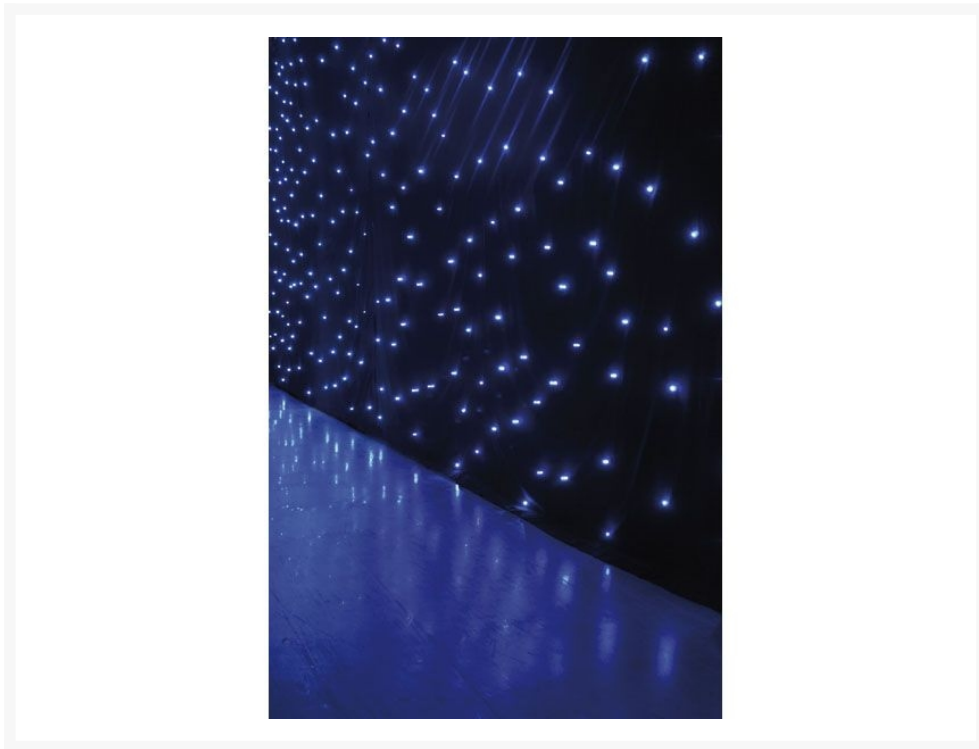

**LEDGORDIJN 6.0M X 3.0M 128 RGB LEDS MET CONTROLLER EN DMX**

**€ 969,00**

Excl. BTW: € 800,83

**Afbeeldingen**

**Beschrijving**

The Showtec Star Dream is 6x3mtr and fully compatible with Wentex Pipe and drape. The backdrop curtain is equipped with velcro and eyelets. Divided into 8 groups are 128 RGB (3-in-1) LEDs with their dedicated built-in controller. The Star Dream has several operation modes like Auto, Sound and Master/Slave. Controlling via DMX is also no issue (3 Pole XLR in- & out) . The Star Dream is made out of flame retardant molton in black.

- Certified Original Backdrop curtain with Velcro and eyelets
- 128 RGB LEDs in 8 groups
- Built in controller
- 3-in-1 RGB LED's

	Heavy Duty Molton
	BS EN 1101:1996+A1:2006
	6000x3000mm
	128 pcs 5mm RGB LEDs
	Black
	12,5 kg