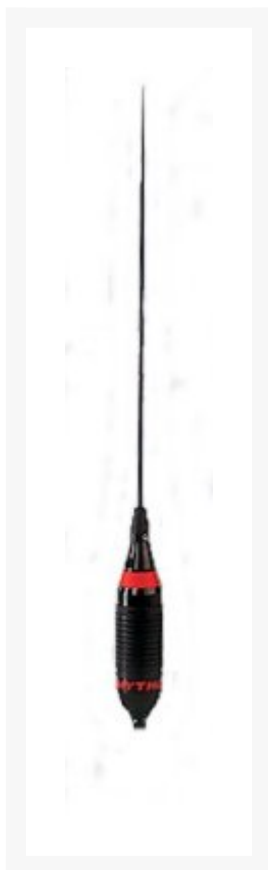

---

**MOBIELE CB ANTENNE 27MHZ MYTHOS 9000**

**€ 49,95**

Excl. BTW: € 41,28

**Afbeeldingen**

---

**Beschrijving**

---

TYPE: 7/8 l Base Loaded  
IMPEDANCE: 50 Ohm  
FREQUENCY RANGE: 27 MHz  
POLARIZATION: Vertical  
V.S.W.R. at res. freq.: 1.2:1  
BANDWIDTH: 2240 KHz  
GAIN: 4 dB  
MAX. POWER: 100 Watts  
HEIGHT: 1410 mm  
WEIGHT: 320 gr  
STANDARD MOUNT: \N\  
MOUNTING HOLE: 12.5 mm