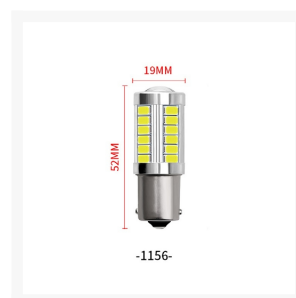

LED LAMP 12V BA15S 2.76W GEEL

€ 4,95

Excl. BTW: € 4,09

Afbeeldingen

Beschrijving

Specifications:

Base Type: Standard 1156(BA15S)

LED Type: 5630 SMD

Lighting Luminous Flux: 1200Lums

Operating Voltage: 12V

Wattage: 2.76W

Lifespan: 50,000 hours

Color: Yellow

Productinformatie

Artikelnummer	ALLBAO2Y
Merk	Brand