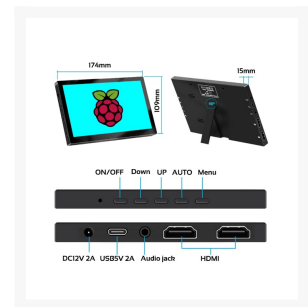

DISPLAY 7" 1024X600 TOUCH HDMI IN BEHUIZING

€ 95,00

Excl. BTW: € 78,51

Afbeeldingen

Beschrijving

Product Description:

- 1、 7" portable monitor with 75*75mm semi-square wall mount hole.
- 2、 5-point capacitive touch, you can freely slide, scroll, select, zoom and move the cursor.
- 3、 The monitor is plug-and-play, no driver required. Use USB C cable for power and touch function.
- 4、 Can be connected to laptop/PC via HDMI port. With copy mode, extended mode and sub-screen mode, three modes can be freely switched.
- 5、 Compatible with Raspberry Pi, Banana Pi and BB Black, compatible with Raspbian, Kali Linux, Ubuntu, Kodi, Win7/8/10/11, PS4, XBOX360, Switch, etc. No driver required.

Screen size: 7 inch

Resolution: 1024x600

Panel Type: TN type

Viewing angle: 85 degrees

Refresh rate: 60Hz

Touch function: Yes
Touch screen type: Capacitive
Size Ratio: 16:9
Contrast ratio: 800:1
Brightness: 250cd/m²
Speaker: Yes
Audio Jack: Yes
VESA: Semi-square 75mm*75mm