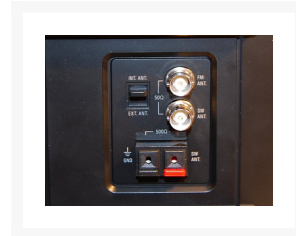

WERELDONTVANGER FM/MW/LW/SW/AIR

€ 399,00

Excl. BTW: € 329,75

Afbeeldingen

Beschrijving

HF HAM RADIO AND GENERAL COVERAGE SHORTWAVE RECEIVER + VHF AIR BAND

Quality portable receiver for HF/SW (SSB), MW, LW, FM and Aircraft Band (AM). Dual conversion for HF/SW, MW and LW. Professional construction with metal weighted knobs and keys. Single side band (SSB) with USB & LSB. Telescopic antenna

for FM, AIR, HF & SW and 360° rotatable MW antenna. Multi external antenna jack. 1000 station memories, BFO control for SSB, RF Gain, Squelch, Attenuator. Power sources : 4 x UM1 (D size) batteries, 220VAC power, DC 6V. Auto Scan, manual tuning or direct frequency key-in function. Large backlit LCD and analog Signal Meter.

Main Features:

- HF/SW 1.711-30.000 KHz
- MW 520-1.710 KHz
- LW 100-519 KHz
- FM 88-108 MHz
- Aircraft 118-137 MHz
- Dual Conversion for HF/SW, LW, MW
- AM, FM (Narrow/Wide) and Single Sideband (SSB) with USB & LSB
- Auto Scan, Manual Tuning or direct frequency input by keypad

- 1000 Station Memories
- Clock and Dual Alarm Clock
- Sleep Timer function
- Telescopic Antenna for HF/SW, FM and Air Band
- 360° Rotatable MW Antenna
- RF Attenuator, Squelch, RF Gain
- 10 cm quality built-in Speaker
- Line-in/Line out jacks
- Power sources : 4 x UM1 (D size) batteries, 220VAC , DC 6V (230VAC adaptor included)
- Dimens. : 372 x 183 x 153 mm
- Weight : 2.7 Kg