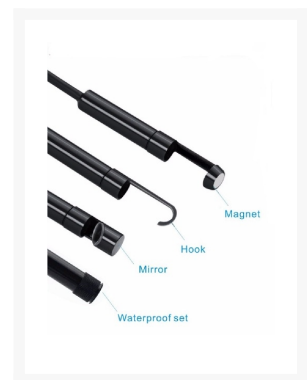

ENDOSCOPE USB EN WIFI 720P 2M SOEPELE KABEL IP68

€ 49,95

Excl. BTW: € 41,28

Afbeeldingen

Beschrijving

Features :

8.0MM Len with 8pcs adjustable LED lights for clear vision in dark environment.

It can be quickly connected to various types of smartphone, tablet, laptop and PC with Wifi function

It is waterproof, can be used for underwater camera.

Great for motor vehicle detector, sewer pipeline detector, search and rescue, criminal and custom detector, archaeological detect , the PCB detection.

Resolution: 640*480, 1280*720,1600*1200

Frame Rate: 30fps

View Angle: 70 degree

Focal distance: 4-10cm
Waterproof level: IP68
Exposure Light: Automatic
Operating Temperature: 0 degree to 70 degree
Light: 8a adjustable white led lights
Transmitting frequency: 2400~2483.5MHz
Minimum illumination: 0 lux
Power Supply: 3.7V 600mAh lithium battery(built in)
Charging: 5V 2A/1A/500mA
Charging time: 1 hour
Support computer: for ios android
Photo Format: MJPEG
Video Format: AVI

Specifications:

Material: plastic and metal
Lens Diameter: 8.0mm
Sensor Size: 1/5 inch
Cable length: 2M
Cable type: soft
Color: black
Size: approx 70x20x20mm
Package size: 115*127*57mm

Package included: