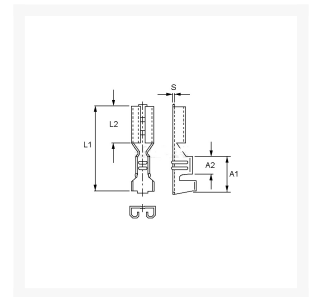

SCHUIF 2.8MM FEMALE ONGEISOLEERD 50 STUKS

€ 3,94

Excl. BTW: € 3,26

Afbeeldingen

Beschrijving

Schuijfjes 2,8x0,8 1,0mm Brass

Features

- Flat receptacles for crimping
- Made of brass or copper, some parts with red PVC sleeve

Technical Specifications

Part Nr.	q_{RATED} [mm ²]	Fitting to Plug	Material/ Surface
FH28X08M1-L	0,75...1,0	2,8x0,8	CuZn/Sn

RT = With Red Insulation Sleeve, q{Rated} = Crimping Conductor Cross Section, CuZn/Sn = Brass, Tin-plated, Cu/Sn = Copper, Tin-plated

Dimensions

Part Nr.	A1	A2	L1	L2	s
	[mm]	[mm]	[mm]	[mm]	[mm]
FH28X08M1-L	5,5	2,5	14,0	6,3	0,25

s = Material Strength

Productinformatie

Artikelnummer	FFG2/050
Merk	Brand