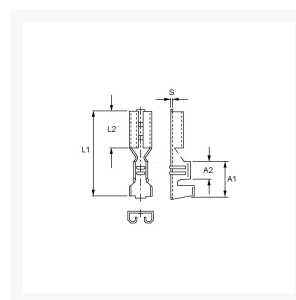

### Beschrijving

Schuijfjes 2,8x0,8 1,0mm Brass

#### Features

- Flat receptacles for crimping
- Made of brass or copper, some parts with red PVC sleeve

#### Technical Specifications

Part Nr.	$q_{\text{RATED}}$ [mm <sup>2</sup> ]	Fitting to Plug	Material/ Surface
FH28X08M1-L	0,75...1,0	2,8x0,8	CuZn/Sn

\_RT = With Red Insulation Sleeve,  $q_{\text{Rated}}$  = Crimping Conductor Cross Section, CuZn/Sn = Brass, Tin-plated, Cu/Sn = Copper, Tin-plated

## Dimensions

Part Nr.	A1	A2	L1	L2	s
	[mm]	[mm]	[mm]	[mm]	[mm]
<b>FH28X08M1-L</b>	5,5	2,5	14,0	6,3	0,25

s = Material Strength