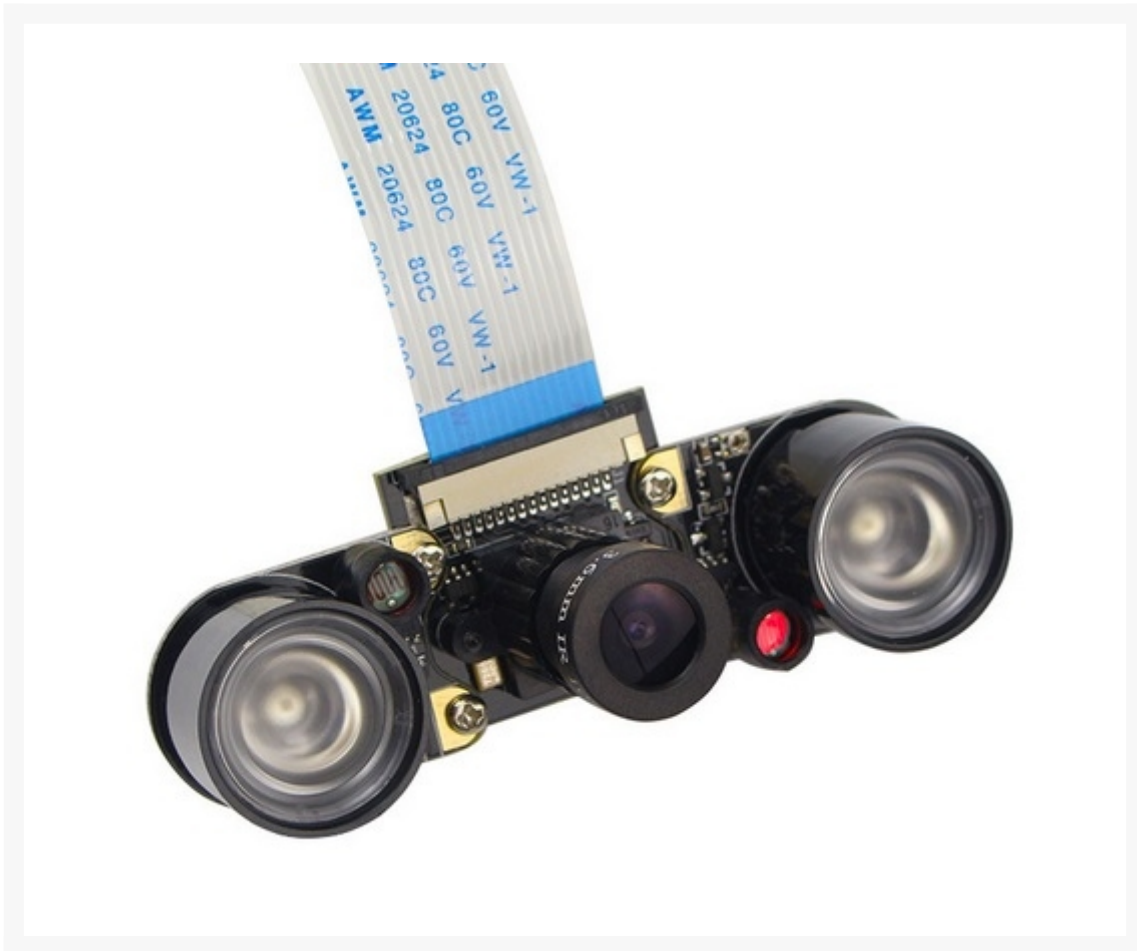

## RASPBERRY PI CAMERAMODULE 5 MEGAPIXEL MET INFRAROOD

€ 27,95

Excl. BTW: € 23,10

### Beschrijving

## Features:

- Raspberry Pi night vision camera , compatible with Raspberry Pi 2,3,B +
- 5 million pixel OV5647 camera
- Lens : 1/4 5M
- Aperture (F): 1.8
- Focal length (Focal Length): 3.6MM ( adjustable)
- FOV (Diagonal): 75.7 degrees
- Best pixel sensor : 1080p

- Size : 25mm x 24mm x 22mm
- Sleek , perfect design
- Metal frame, both the screw holes , but also a power connector
- 3.3V power supply interface can be accessed sensitive infrared lamp or other device
- Can access sensitive lights
- Four screw holes can be installed Sensitive infrared light Or other fill light , you can s witch freely , no longer worried about the light is too weak, underexposed.
- Sensitive infrared light
- Transparent lights for 1W high power infrared light photoreceptor 850
- Photoresistor : detecting ambient light intensity
- Adjustable resistance: open automatically adjust the ambient light intensity of infrare d light threshold