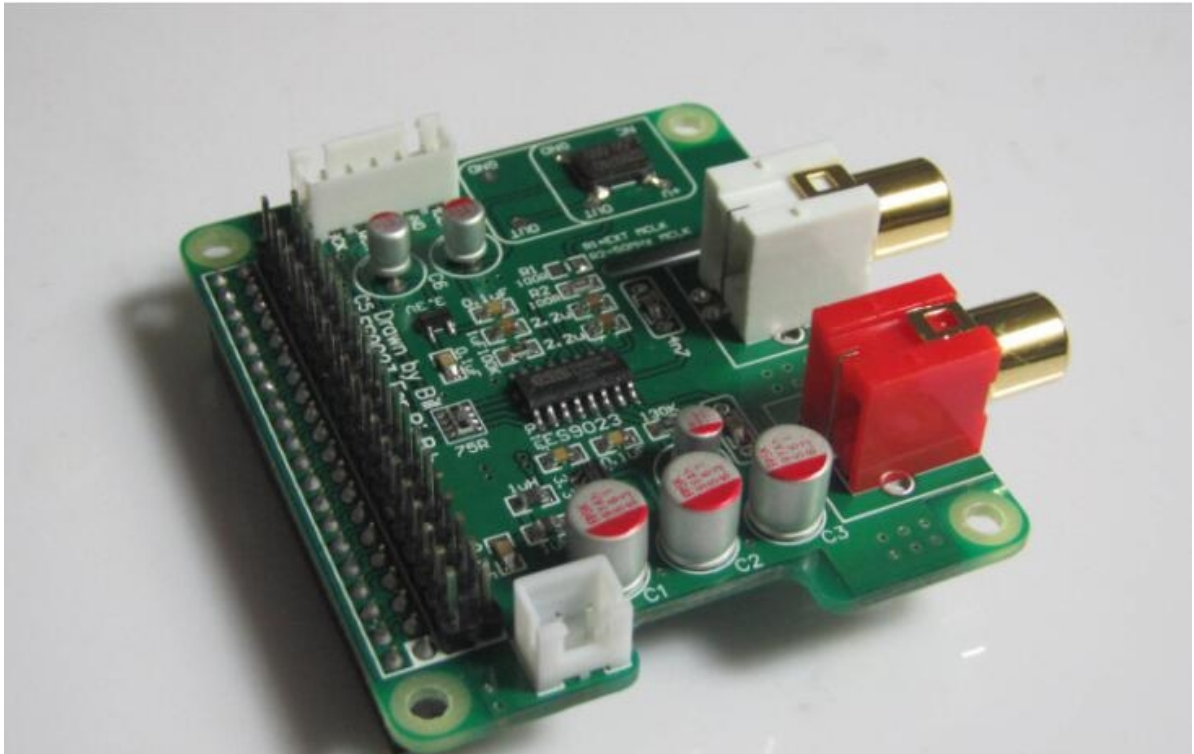

HIFI DAC ES9023 UITBREIDINGSKAART

€ 39,95

Excl. BTW: € 33,02

Afbeeldingen

Beschrijving

Description:

- This decode expansion board is specially designed for Raspberry pi B+, adopting ES9023 24Bit stereo DAC, and advanced SABRE digital-analog
- The ES9023 internal adopts Hyperstream structure, can realize no vibration voice recoding sound quality, dynamic range reaches 112dB
- Using I2S interface, no USB interface. Users can work with audio playing system, such as volumio, xbmc system, to have your own network HIFI player. Expansion board provides RAC output interface for external connection with amplifier. With it, it can avoid the problems like PC large

consumption, slow turning on/off, large noises of power supply

Productinformatie

Artikelnummer	RBPHIFI
Merk	Brand