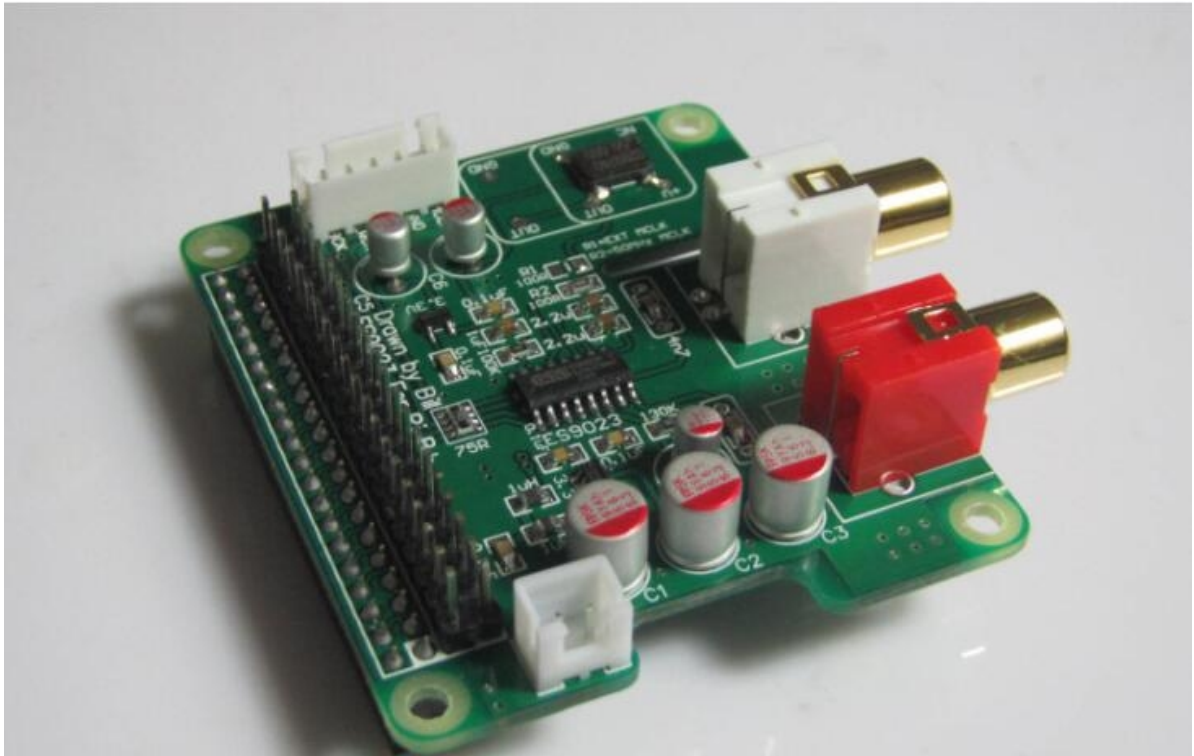

HIFI DAC ES9023 UITBREIDINGSKAART

€ 39,95

Excl. BTW: € 33,02

Afbeeldingen

Beschrijving

Description:

- This decode expansion board is specially designed for Raspberry pi B+, adopting ES9023 24Bit stereo DAC, and advanced SABRE digital-analog
- The ES9023 internal adopts Hyperstream structure, can realize no vibration voice recording sound quality, dynamic range reaches 112dB
- Using I2S interface, no USB interface. Users can work with audio playing system, such as volumio, xbmc system, to have your own network HIFI player. Expansion board provides RAC output interface for external connection with amplifier. With it, it can avoid the problems like PC large

consumption, slow turning on/off, large noises of power supply

Productinformatie

Artikelnummer	RBPHIFI
Merk	Brand