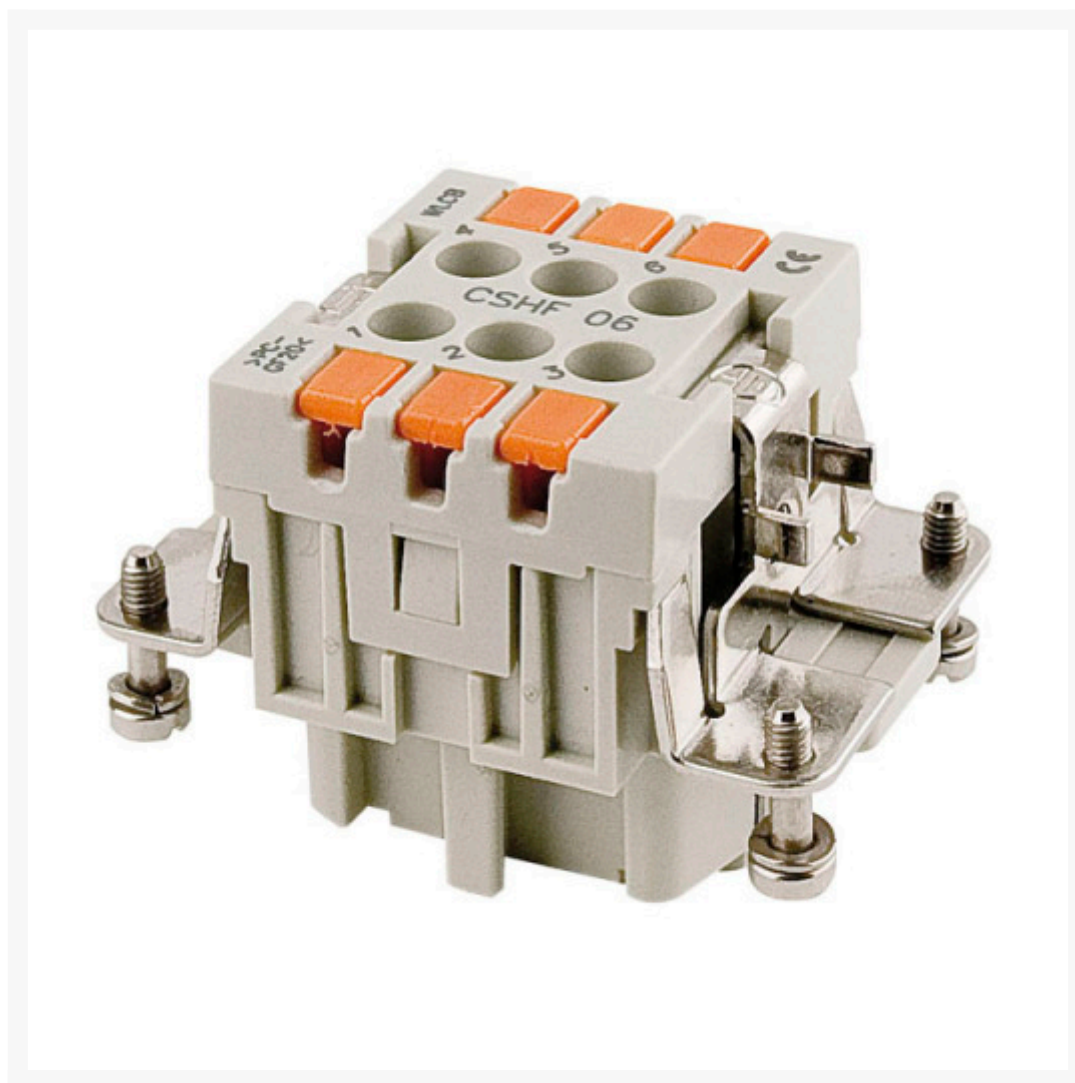

BINNENWERK 6P FEMALE KLEM

€ 10,50

Excl. BTW: € 8,68

Afbeeldingen

Beschrijving

Specifications

- Screwless system.
- Fits in all current Ilme casings and can be used with existing multi-connector systems
- 16A, 500V
- IP20 without casing

- IP65, IP66 or IP68 according to the chassis used
- Suited for cables from 0,14 mm² to 2,5 mm²
- Ambient temperature -40°C to +125°C

Productinformatie

| | |
|---------------|----------|
| Artikelnummer | S90704SQ |
| Merk | ILME |