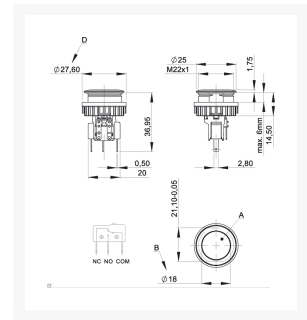

MOMENT 1XOM 230VAC/3A IP40 M22 VERLICHTING KNOP GROEN

€ 37,99

Excl. BTW: € 31,40

Afbeeldingen

Beschrijving

Features

- High-quality Stainless steel housing
- Highly durable ceramic actuator with homogeneous illumination
- Vandal-proof according to IP69K
- For use in harsh environment
- High-quality design
- Reliable tactile feedback of input

Technical Specifications

Material	
Housing:	Stainless Steel
Actuator:	Ceramic
Contacts:	Silver-plated
Switching Voltage, Max.:	250V AC
Switching Current, Max.:	3A, 250V AC/5A, 125V AC