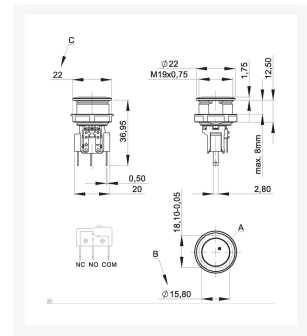

MOMENT 1XOM 230VAC/3A IP40 M19 VERLICHTING KNOP BLAUW

€ 37,50

Excl. BTW: € 30,99

Afbeeldingen

Beschrijving

Features

- High-quality Stainless steel housing
- Highly durable ceramic actuator with homogeneous illumination
- Vandal-proof according to IP69K
- For use in harsh environment
- High-quality design
- Reliable tactile feedback of input

Technical Specifications

Material	
Housing:	Stainless Steel
Actuator:	Ceramic
Contacts:	Silver-plated
Switching Voltage, Max.:	250V AC
Switching Current, Max.:	3A, 250V AC/5A, 125V AC