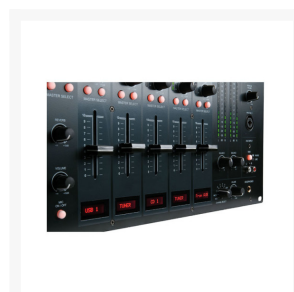

## INSTALL MIXER IMIX-7.2 6U 7 KANAALS 2 ZONES

€ 999,00

Excl. BTW: € 825,62

### Beschrijving

The IMIX-7.2USB is a unique installation mixer. It's a 6U, 7 Channel, 2 Zone mixer with 2 built-in USB audio interfaces especially designed to fulfill all audio needs of a pub, school, small disco without scarifying on the ease of use. It is the world first installation mixer that shows the active channel source on a display. This will help users to select the desired source for the desired area. Each in- and output has own individual VU meters which gives you total level information in one view. The channel gain must be set at the back to prevent wrong use by non-technical users. The displays are pre-programmed with 16 different source names which can be set at the backside by an installer. It has 2 microphone inputs with an easy-to-use reverb effect and talk-over function. At the front it has direct inputs for a microphone, a line input and a dedicated phone/mp3 input. With a pair of headphones you can monitor all out- and inputs.

### Specifications

Input channels: 2 x Microphone, combo XLR/Jack

8 x Line, RCA  
2 x audio interface, USB-B chassis  
1 x Phone, 3,5mm jack  
Output channels: 2 x Master Balanced, XLR/RCA  
1 x Record, RCA  
1 x Monitor, RCA  
1 x Headphones, 6.3mm Jack  
Display presets: CD 1, CD 2, TUNER, DVD, TV, BEAMER, PC1,  
PC2, DJ, AREA 2, AUX 1, AUX 2  
USB interfaces: 48Khz, 16bit plug & play for windows and MAC  
Channel EQ: 80Hz, 1KHz, 12KHz, -12dB / +12dB  
Mic EQ: 120Hz, 800Hz, 5KHz, -12dB / +12dB  
Frequency response: 20Hz – 20KHz  
T.H.D.: <0.05%  
Dimensions: 481 x 266 x 135 mm (LxHxD)  
Powersupply: 110-230V AC, 50/60Hz  
Powerconsumption: 32Watt  
Weight: 6,4 Kg