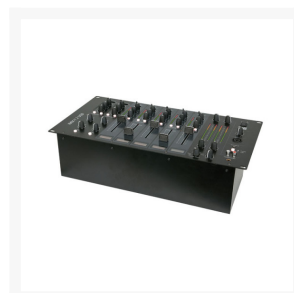

## INSTALL MIXER IMIX-7.2 6U 7 KANAALS 2 ZONES

€ 999,00

Excl. BTW: € 825,62

### Beschrijving

The IMIX-7.2USB is a unique installation mixer. It's a 6U, 7 Channel, 2 Zone mixer with 2 built-in USB audio interfaces especially designed to fulfill all audio needs of a pub, school, small disco without scarifying on the ease of use. It is the world first installation mixer that shows the active channel source on a display. This will help users to select the desired source for the desired area. Each in- and output has own individual VU meters which gives you total level information in one view. The channel gain must be set at the back to prevent wrong use by non-technical users. The displays are pre-programmed with 16 different source names which can be set at the backside by an installer. It has 2 microphone inputs with an easy-to-use reverb effect and talk-over function. At the front it has direct inputs for a microphone, a line input and a dedicated phone/mp3 input. With a pair of headphones you can monitor all out- and inputs.

### Specifications

Input channels: 2 x Microphone, combo XLR/Jack

8 x Line, RCA  
2 x audio interface, USB-B chassis  
1 x Phone, 3,5mm jack  
Output channels: 2 x Master Balanced, XLR/RCA  
1 x Record, RCA  
1 x Monitor, RCA  
1 x Headphones, 6.3mm Jack  
Display presets: CD 1, CD 2, TUNER, DVD, TV, BEAMER, PC1,  
PC2, DJ, AREA 2, AUX 1, AUX 2  
USB interfaces: 48Khz, 16bit plug & play for windows and MAC  
Channel EQ: 80Hz, 1KHz, 12KHz, -12dB / +12dB  
Mic EQ: 120Hz, 800Hz, 5KHz, -12dB / +12dB  
Frequency response: 20Hz – 20KHz  
T.H.D.: <0.05%  
Dimensions: 481 x 266 x 135 mm (LxHxD)  
Powersupply: 110-230V AC, 50/60Hz  
Powerconsumption: 32Watt  
Weight: 6,4 Kg