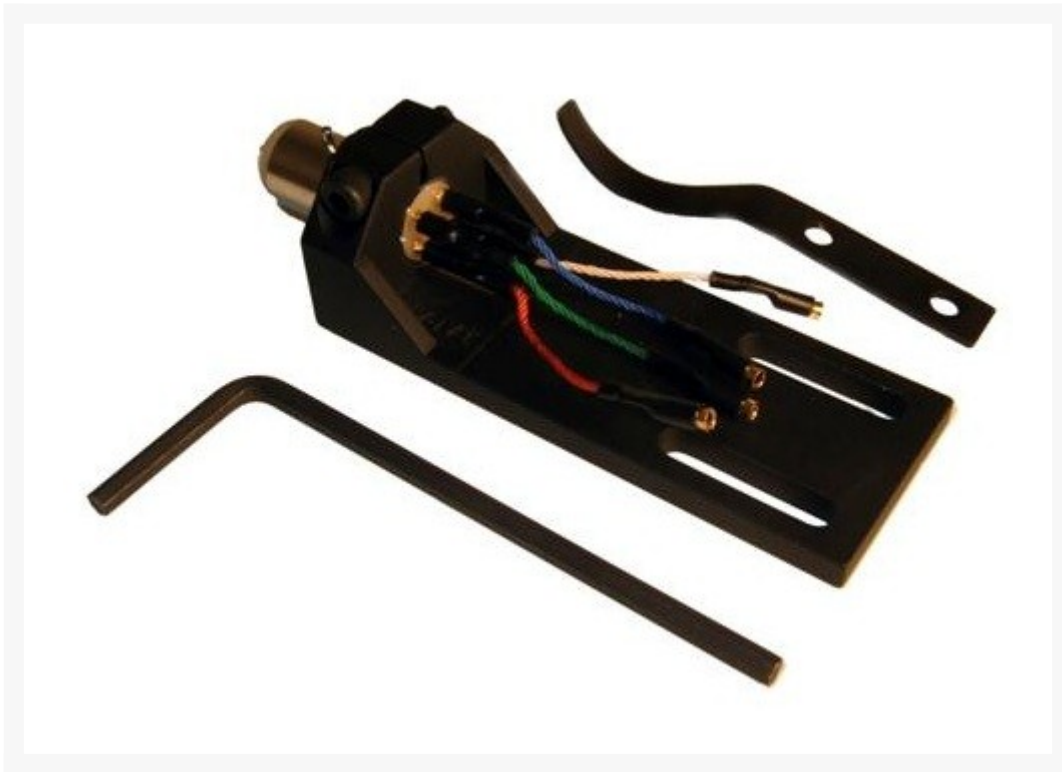

HEADSHELL TOP-Q, SME-TYPE HIGH-END ZWART

€ 74,95

Excl. BTW: € 61,94

Afbeeldingen

Beschrijving

This is currently the best quality head shell that tonar can supply. Equipped with the finest quality OFC Copper Litz cartridge connection wires. Azimuth is adjustable by releasing the screw on the side of the shell

Productinformatie

Artikelnummer	TN4420
Merk	TONAR