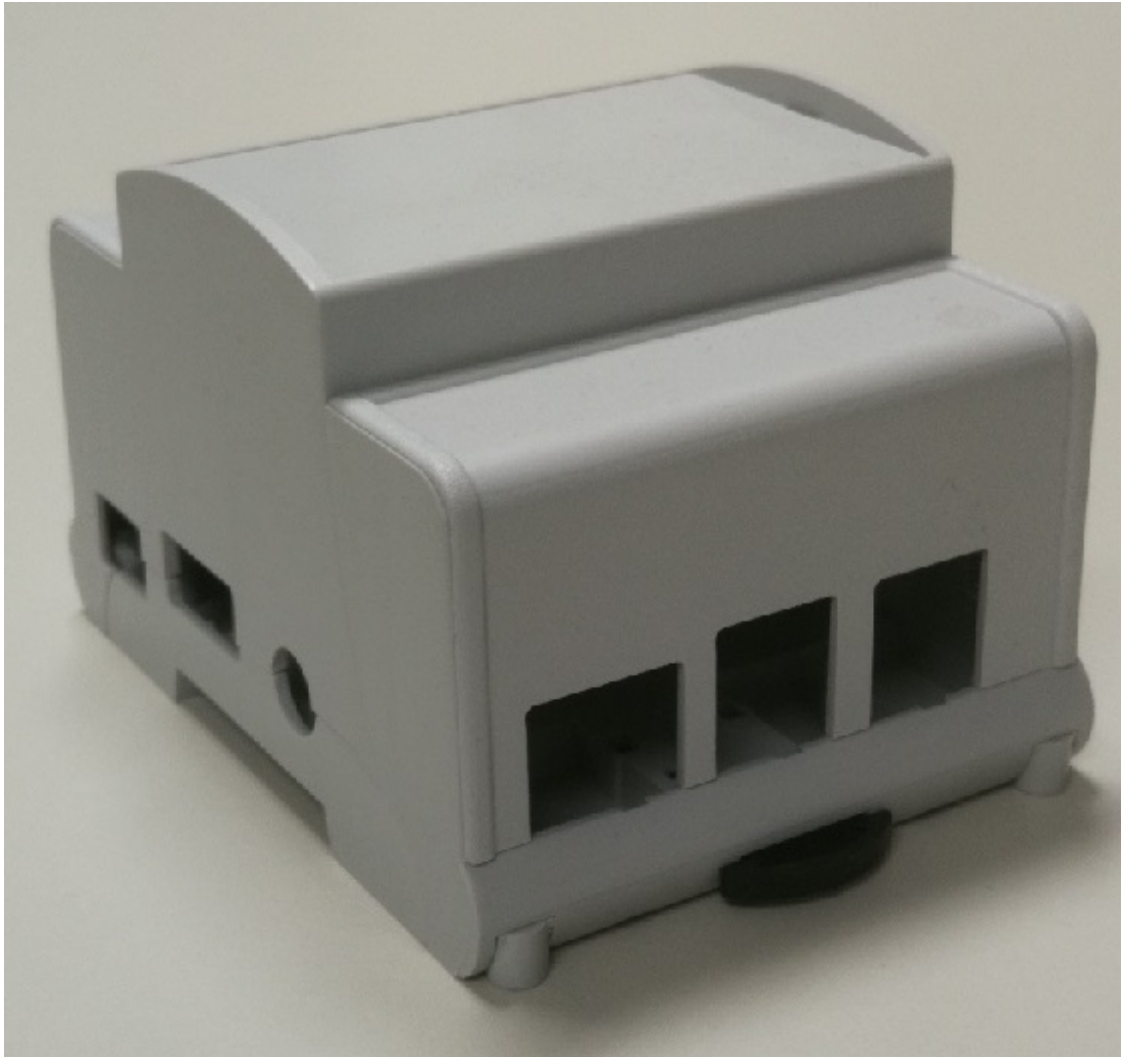

BEHUIZING TYPE B+/2B DIN-RAIL GRIJS 72X63X96MM

€ 12,95

Excl. BTW: € 10,70

Afbeeldingen

Beschrijving

Features

- ABS enclosure with snap-on mechanism for control cabinet mounting
- For DIN-rails meeting DIN EN 50022
- Enclosure base and lid latch together and can be screwed together
- Connection of inputs and outputs via terminal blocks

- Guide grooves for easy mounting of printed circuit boards

Productinformatie

Artikelnummer	RBPCS+/DN4
Merk	ELBAG
Is on Sale	Nee