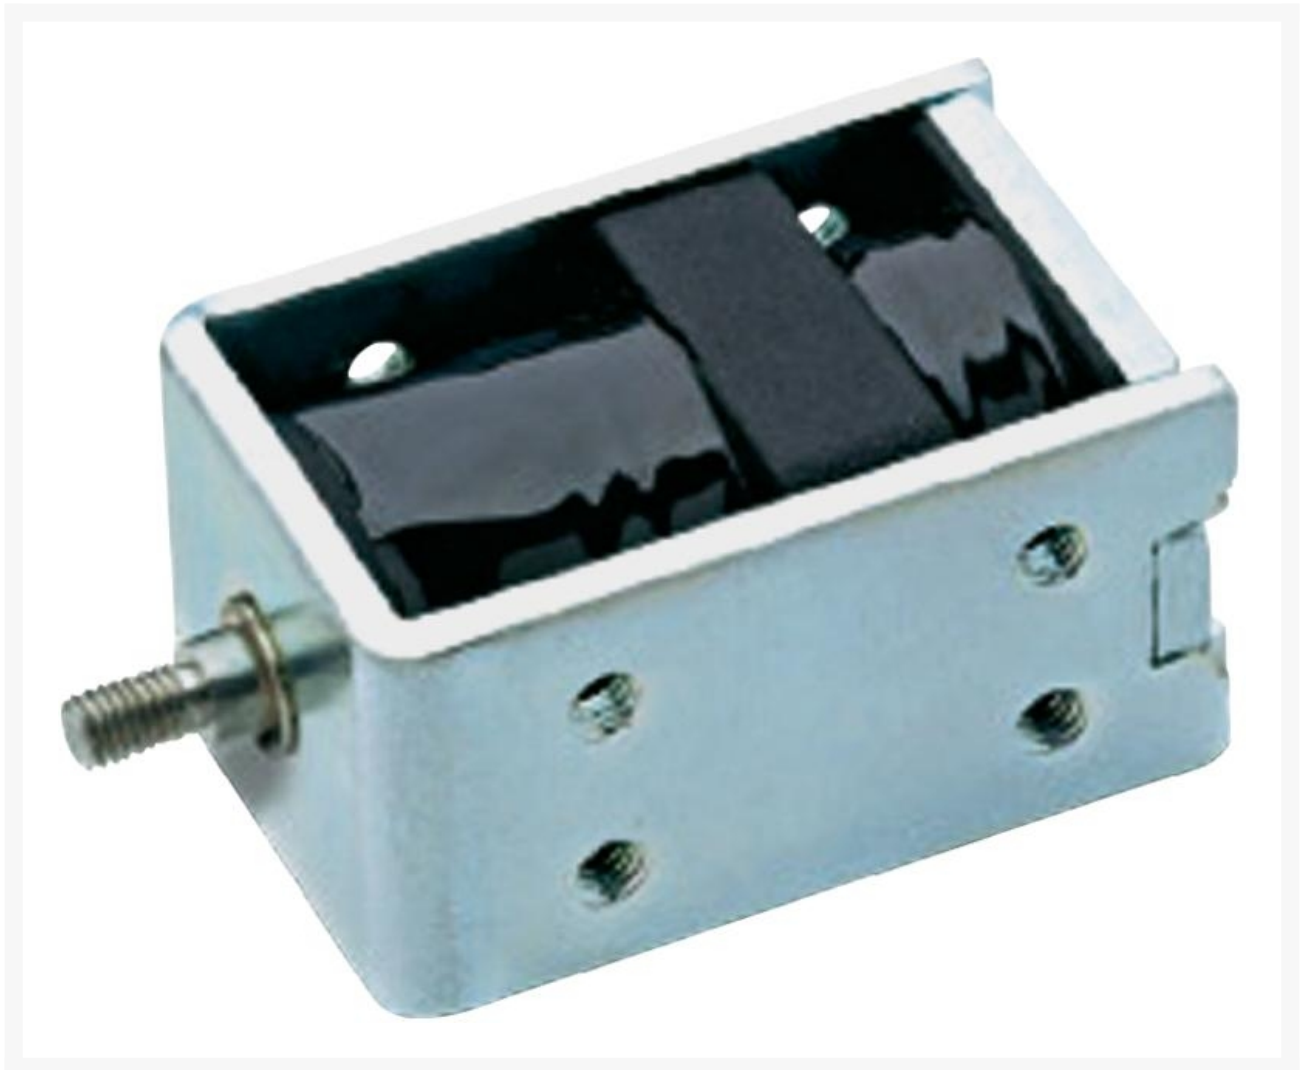

SOLENOID BISTABIEL 24VDC/1.5A 0,4KG

€ 52,95

Excl. BTW: € 43,76

Afbeeldingen

Beschrijving

Features

- Bistable solenoid
- Stroke length of 6mm
- Lower weight by open frame design
- Stable in the end positions
- Forcibly guided ram
- Electrical connection : stranded wire 100+10mm
- Mechanical connection (thread see also data sheet):

ITS-LX-2218_: M3 (4x)

Voltage: 24Vdc

Current: 1.5A

Power at 100%ED: 36W

Typical Force: 4N

Dimensions: 22x18x30mm

Weight Solenoid: 71gr.

Productinformatie

Artikelnummer	LX2218-24
Merk	RED-MAGNETICS
Is on Sale	Nee