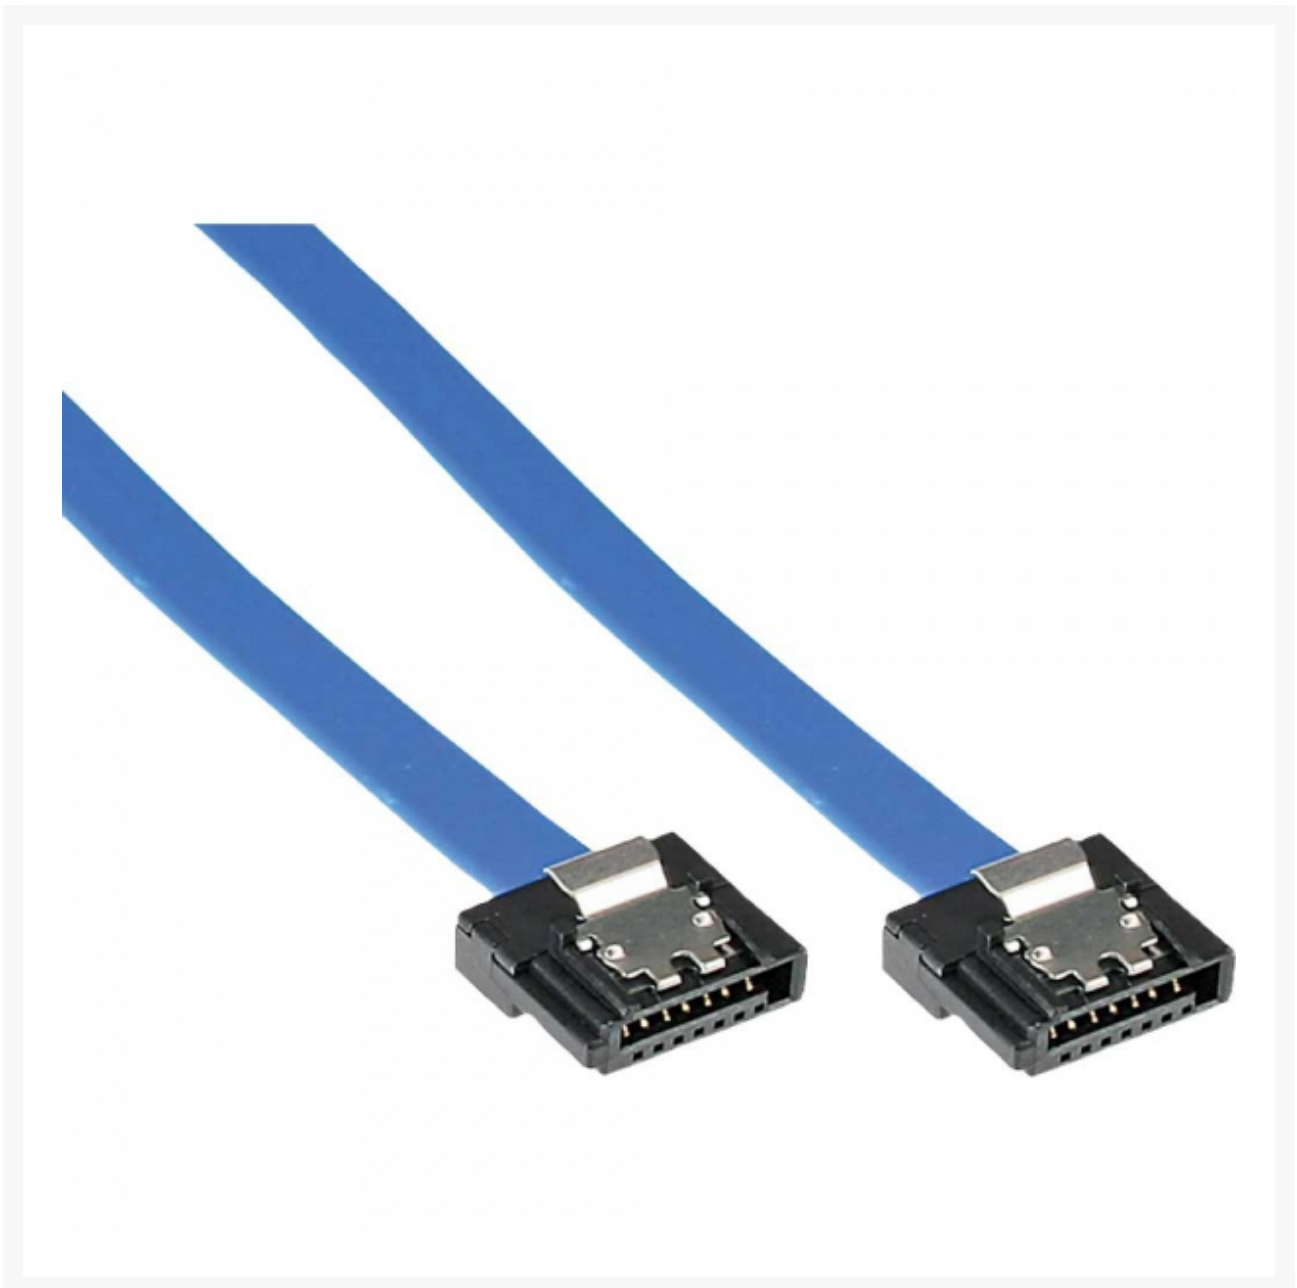

KABEL SATA III FEMALE-FEMALE 0.30M MET KLEINERE STEKKER

€ 6,15

Excl. BTW: € 5,08

Afbeeldingen

Beschrijving

SATA 6Gb/s cable small plug, InLine®, 0,30m with latches

The SATA connector on this cable is a little smaller than the "normal" SATA connector, which makes the installation of

the SATA cable straight into the narrow boxes of advantage. A safety latch prevents accidental loosening of the hard disk or drive.

SATA cable for SATA hard drives and optical drives such as DVD / CD etc.

short SATA cable connector on each page

SATA Steker with safety latch

Productinformatie

Artikelnummer	AK7703K
Merk	Brand
Is on Sale	Nee