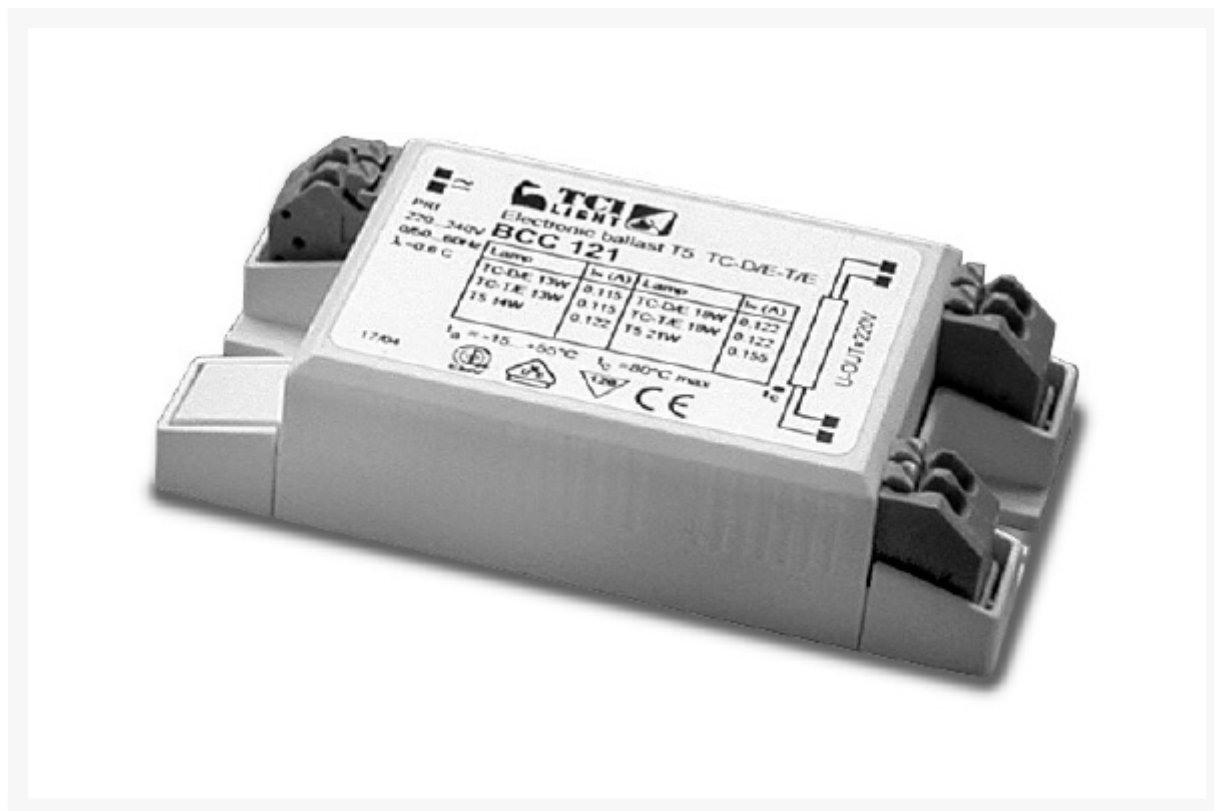

VSA / VOORSCHAKELAPPARAAT ELECTRONISCH T5 T8 TC-S/E TC-D/E TC-DD 80X41X18MM

€ 14,96

Excl. BTW: € 12,36

Afbeeldingen

Beschrijving

EIJLANDER
the best in electronics!

Compact size electronic ballast to be built-in.

Suitable for connection to emergency equipment in compliance with EN 60598-2-22.

It can be used for lighting equipment in protection class I and II.

Sizes are compatible with mechanical ballast.

Push-wire connections.

Input and output terminal blocks on opposite sides.

Ballast can be secured with slots for screws M4.

Start with preheating to increase the life of the lamp.

Protections:

- disconnection of the lamp (restart with preheating);
- lamp failure;
- end of lamp life.

EMC compliance in 0 and 60 Hz operation relies upon the luminaire manufacturer.

Model: BCC 116

Code: 137945HTC

Afmeting: 80x41x18mm

Gewicht: 40gram

Lamp: T5

Fitting: G5

Vermogen: 1x4-6-8-13-14W