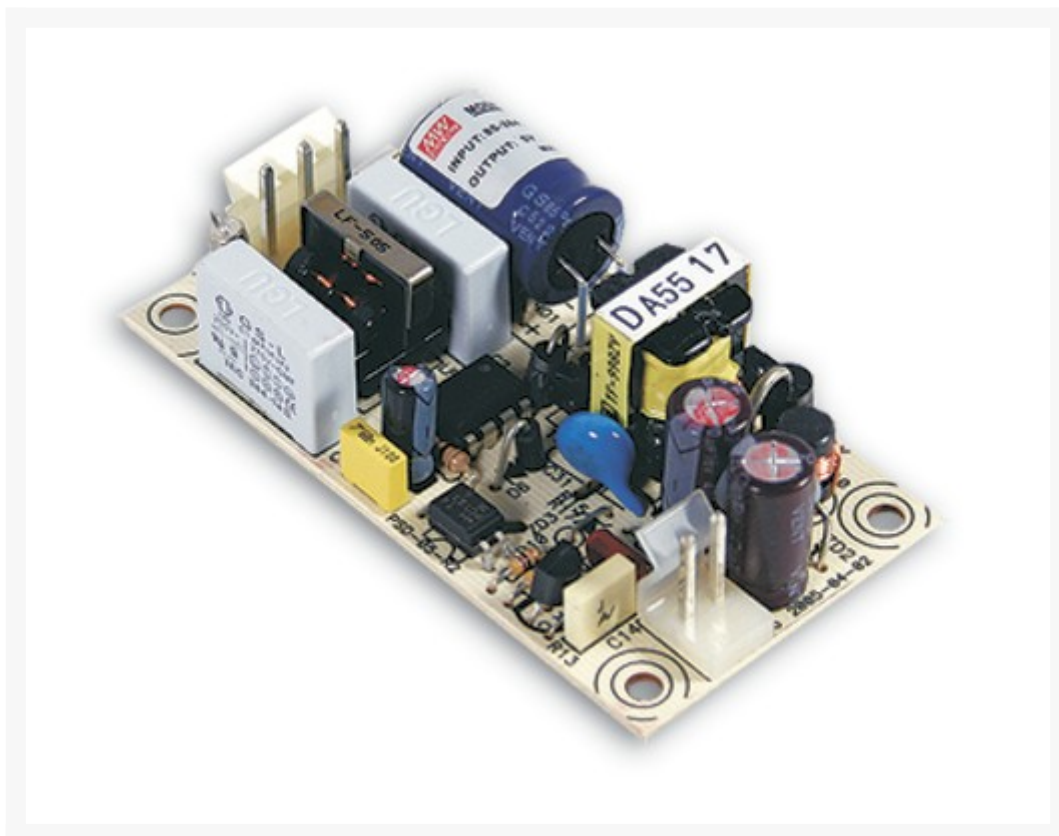

GESCHAKELDE VOEDING SINGLE OUTPUT 5.28W 24V/0.22A

€ 9,95

Excl. BTW: € 8,22

Afbeeldingen

Beschrijving

Universal AC input / Full range
Low leakage current <0.5mA
Protections: Short circuit/Over load /Over voltage/Over temperature
Cooling by free air convection
100% full load burn-in test
Fix switching frequency at 67KHz
Low cost
High reliability

OUTPUT:
DC VOLTAGE: 24V
CURRENT: 0,22A
VOLTAGE TOLERANCE +/-2.0%

INPUTS

AC VOLTAGE: 85-264V

DIMENSION: 75*40*20mm (L*W*H)

Productinformatie

Artikelnummer	PSO524
Merk	MEANWELL
Is on Sale	Nee